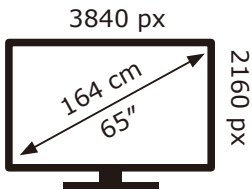

ENERG

PHILIPS

65PUS7657/12

92 kWh/1000h

ABCDEF**G**
HDR
163 kWh/1000h

2019/2013

ENERG

PHILIPS