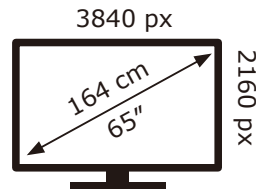

92 kWh/1000h

ABCDEF**G**
HDR
163 kWh/1000h