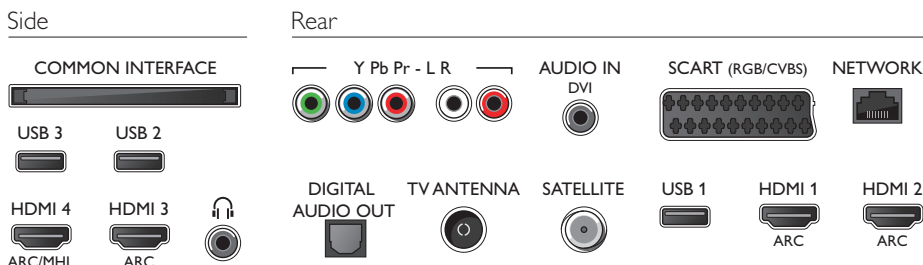

Dimensions

- Box dimensions (W x H x D): 1570 x 985 x 160 mm
- TV stand width distance: 1452.88 mm
- Set dimensions (W x H x D): 1453 x 848 x 67 mm
- Set dimensions with stand (W x H x D): 1453 x 913 x 254 mm
- VESA wall mount compatible: 400 x 200 mm
- Product weight: 27 kg
- Product weight (+stand): 27.8 kg
- Weight incl. Packaging: 32.6 kg

Accessories

- Included accessories: Remote Control, 2 x AA Batteries, Tabletop stand, Power cord, Quick start guide, Legal and safety brochure

Connections

Issue date 2017-05-04

Version: 12.0.1

12 NC: 8670 001 35077
EAN: 87 18863 00828 7