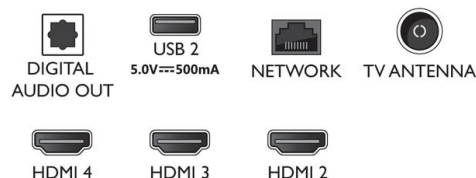

65PUD7906/30

- Wall mount compatible: 300 x 300 mm
- Weight incl. Packaging: 28.4 kg

Accessories

- Included accessories: Remote Control, 2 x AAA Batteries, Power cord, Quick start guide, Legal and safety brochure, Table top stand

Connections

Side

Down

Issue date 2022-10-26

Version: 3.1.1

12 NC: 8670 001 80799
EAN: 87 18863 03291 6

© 2022 Koninklijke Philips N.V.
All Rights reserved.

Specifications are subject to change without notice.
Trademarks are the property of Koninklijke Philips N.V.
or their respective owners.