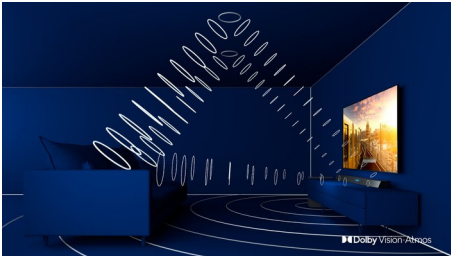

Highlights

65PUD7906/30

3-sided Ambilight

With Philips Ambilight every moment feels closer. Intelligent LEDs around the edge of the TV respond to the on-screen action and emit an immersive glow that's simply captivating. Experience it once and wonder how you enjoyed TV without it.

Dolby Vision + Dolby Atmos

Support for Dolby's premium sound and video formats means the HDR content you watch will look-and sound-glorious. You'll enjoy a picture that reflects the director's original intentions and experience spacious sound with real clarity and depth.