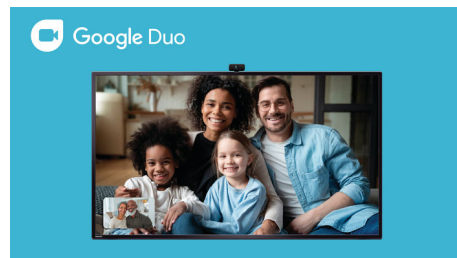

Google Play

Google Play is your entertainment unbound. Download all your favorite music, movies, TV shows, and games all in one place. Choose from 5000+ apps on the Google Play Store and enjoy them with easy access from your personally customized Android TV home screen.

Chromecast Built-in

Put your small screen on your big screen. Simply use your mobile device to cast your favorite shows, movies, music, sports, games, and more on your TV.

Google Duo

Your favorite faces, now on the big screen. Catch up with your friends and family, right on