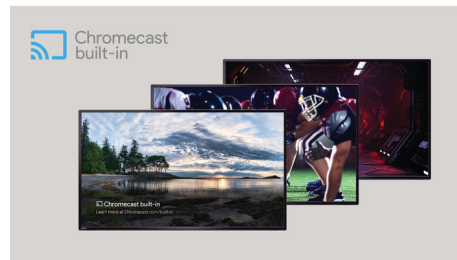

Chromecast Built-in

Put your small screen on your big screen. Simply use your mobile device to cast your favorite shows, movies, music, sports, games, and more on your TV.