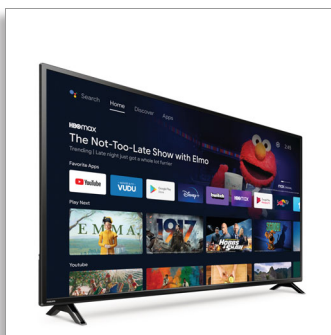

Philips
5700 series 4K UltraHD
LED Android TV with
Google Assistant

65" Android TV
4K Ultra HD 2160p
Chromecast
Built-in Google Assistant

65PFL5766

Watch what you love, control it with your voice

4K UltraHD Android TV

Enjoy the beauty of 4K Ultra HD

- Bright 4K LED TV with vibrant HDR picture
- HDR10 supported — See more of that the director intended

Android TV makes it easy to get more from your TV

- 700,000+ movies and show from across streaming services
- Choose from 5000+ apps on the Google Play store
- Chromecast — Put your small screen on your big screen
- Google Duo — simple video calls*!
- Wirelessly connect your headphones with Bluetooth built-in

PHILIPS

5700 series 4K UltraHD LED Android TV
65" Android TV 4K Ultra HD 2160p, Chromecast, Built-in Google Assistant

65PFL5766/F7

Highlights

Android TV

Android TV makes it easier to get more from your TV. Choose from 700,000+ movies and shows from across streaming services. Ask Google to control your TV, get recommendations of what to watch, dim the lights, and more with your voice.