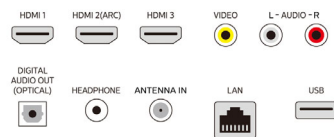

- Multimedia connections: USB Storage Device
- Playback Formats: H.264/MPEG-4 AVC, H.265/HEVC, MPEG2, MPEG4*

Tuner/Reception/Transmission

- Aerial Input: 75 ohm F-type
- TV system: ATSC, NTSC
- Video Playback: NTSC
- Tuner bands: UHF, VHF

Connectivity

- HDMI 1: HDMI
- HDMI 2: HDMI(ARC)
- HDMI 3: HDMI
- AV 1: Audio L/R in, CVBS in
- Audio Output - Digital: Optical (TOSLINK)
- Other connections: Ethernet, Headphone out, Wireless LAN 802.11ac MIMO
- USB: USB 2.0
- EasyLink (HDMI-CEC): One touch play, Power status, System info (menu language), Remote control pass-through, System audio control, System standby
- Bluetooth version: 5.0
- HDCP2.3: Yes on all HDMI

Power

- Ambient temperature: 5°C to 40°C (41°F to 104°F)
- Mains power: 120V/60Hz
- Power consumption: 230 W
- Standby power consumption: < 0.5W

Dimensions

- Set dimensions in inch (W x H x D): 57.8 x 33.4 x 3.5 inch
- Product weight (lb): 33.29 lb
- Set dimensions with stand in inch (W x H x D): 57.8 x 35.9 x 10.9 inch
- Stand width (inch): 50.6 inch
- Product weight (+stand) (lb): 33.73 lb
- Box dimensions in inch (W x H x D): 65.2 x 37.6 x 7.3 inch
- Weight incl. Packaging (lb): 49.38
- VESA wall mount compatible: 400 x 300 mm

Accessories

- Included accessories: Quick start guide, Caution sheet, Safety warranty sheet, Remote Control, Batteries for remote control, Screws, Table top stand
- Power cord: 59 inch

Android TV Services

- OS: Android Pie

Connections

Rear

Issue date 2021-04-02

Version: 3.12.1

12 NC: 8670 001 72068
UPC: 6 09585 25381 0

© 2021 Koninklijke Philips N.V.
All Rights reserved.

Specifications are subject to change without notice.
Trademarks are the property of Koninklijke Philips N.V.
or their respective owners.

www.philips.com

* Google, Android TV, Chromecast built-in, Google Duo and other marks are trademarks of Google LLC

* Netflix streaming membership required. See www.netflix.com/TermsOfUse

* 1 External camera and microphone required

* 2 requires compatible smart home products

* USB recording for digital channels only, recordings may be limited by broadcast copy protection. Country and channel restrictions may apply.

* USB multimedia playback requires third-party app installation. Please visit the Google Play Store for more details, including app availability for your country.