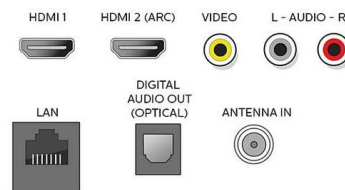

Services Android TV

- OS: Android Oreo

Connections

Side

Rear

Date de publication
2020-06-04

Version: 4.0.1

12 NC: 8670 001 60947
UPC: 6 09585 25297 4