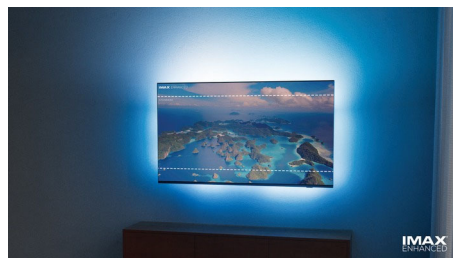

IMAX Enhanced

Welcome to Hollywood! Your Philips OLED+ TV lets you experience the full impact of movies originally made to play in IMAX cinemas. Immerse in a far greater sense of scale. See more in every scene. Combined with Ambilight, you're in for a movie night to remember.