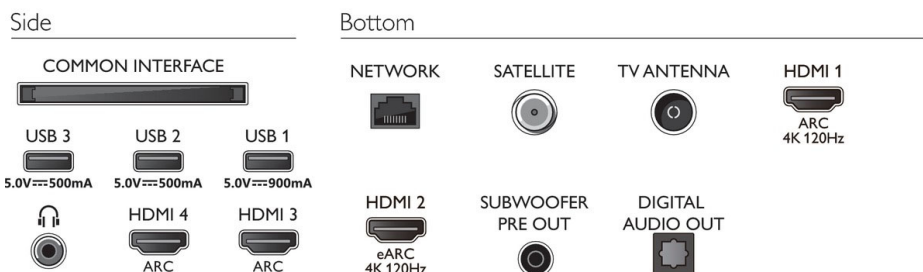

Multimedia Applications

- Video Playback Formats: Containers: AVI, MKV,

- H264/MPEG-4 AVC, MPEG-1, MPEG-2, MPEG-4, VP9, HEVC (H.265), AV1
- Subtitles Formats Support: .SRT, .SUB, .TXT, .SMI, .ASS, .SSA
- Music Playback Formats: AAC, MP3, WAV, WMA (v2 up to v9.2), WMA-PRO (v9 and v10), FLAC
- Picture Playback Formats: JPEG, BMP, GIF, PNG, 360 photo, HEIF

Design

- Colors of TV: Metal bezel frame
- Stand design: Satin chrome sound solution
- Remote control: with Muirhead leather

Connections

Issue date 2022-12-06

Version: 7.1.1

12 NC: 8670 001 82754
EAN: 87 18863 03467 5