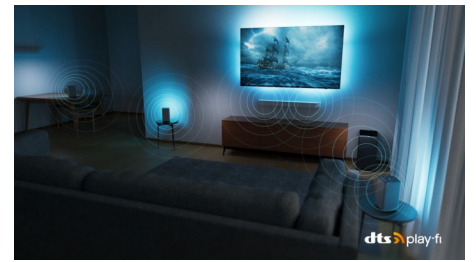

DTS Play-Fi compatible

Philips Wireless Home System powered by DTS Play-Fi lets you connect to compatible wireless speakers around your home in seconds. Listen to the movie in the kitchen while you fix a snack. Play music anywhere. Keep up with the big game commentary if you have to leave the room.