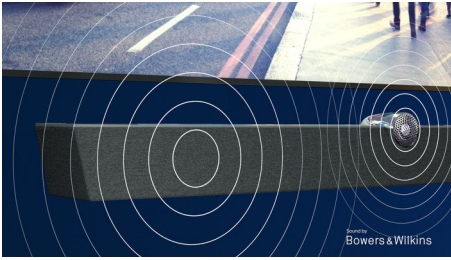

Highlights

Sound by Bowers & Wilkins.

A car chase. A whisper. The music. The exclusive Bowers & Wilkins sound enclosure brings a thrillingly lifelike performance to whatever you're watching. The iconic tweeter-on-top design keeps dialogue pristine. Up-firing speakers let you get the most out of immersive Dolby Atmos.