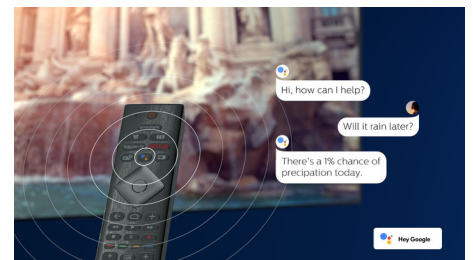

Philips OLED+ TV with HDR

OLED+

The difference is real.

A Philips 4K UHD OLED+ TV is compatible with all major HDR formats. Whether it's a must-watch series or the latest game, every scene will be full of rich detail. If you're watching or playing in a brightly lit room, your TV automatically adjusts the picture so it still looks amazing.

AI voice control

Push a button on the remote to talk to the Google Assistant. Control the TV or Google Assistant-compatible smart home devices with your voice. Or ask Alexa to control the TV via Alexa-enabled devices.