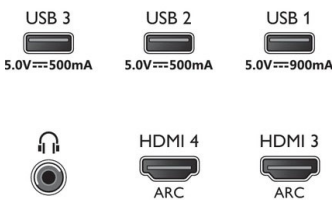

Dolby Atmos, Dolby Bass Enhancement, Dolby Volume Leveler, Night mode, A.I. EQ

Dimensions

- Box dimensions (W x H x D): 1660.0 x 1081.0 x 174.0 mm
- Set dimensions (W x H x D): 1448.7 x 826 x 47.3 mm
- Set dimensions with stand (W x H x D): 1448.7 x 930.8 x 264.4 mm
- Product weight: 23.5 kg
- Product weight (+stand): 31.6 kg
- Weight incl. Packaging: 39.6 kg
- Wall mount compatible: 300 x 300 mm

Connections

Side

Bottom

Issue date 2022-10-26

Version: 1.1.1

12 NC: 8670 001 82705
EAN: 87 18863 03443 9

© 2022 Koninklijke Philips N.V.
All Rights reserved.

Specifications are subject to change without notice.
Trademarks are the property of Koninklijke Philips N.V.
or their respective owners.