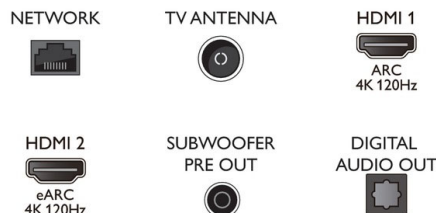

Accessories

- Included Accessories: Legal and safety brochure, Power cord, Quick start guide (x1), Stand with sound solution, 2 x AAA Batteries, Remote Control

Power

- Mains power: AC 220 - 240 V 50/60Hz
- Standby power consumption: <0.5W
- Ambient temperature: 5 °C to 35 °C
- Power Saving Features: Auto switch-off timer, Light sensor, Picture mute (for radio), Eco mode

Connections

Side

Bottom

Issue date 2022-10-26

Version: 1.1.1

12 NC: 8670 001 82705
EAN: 87 18863 03443 9

© 2022 Koninklijke Philips N.V.
All Rights reserved.

Specifications are subject to change without notice.
Trademarks are the property of Koninklijke Philips N.V.
or their respective owners.