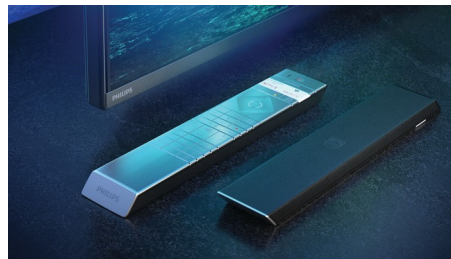

HDMI 2.1 VRR and low latency

Your Philips OLED+ TV lets you make the most of your next-gen gaming gear. When you switch on your console, your TV automatically enters a special gaming mode—which ensures fast, responsive gameplay and incredibly smooth graphics. Ambilight's gaming mode brings the thrill into the room.

Premium materials.

Premium materials make all the difference to this OLED+ TV. The micro-mesh speaker grille is topped with Kvadrat's acoustically transparent wool-blend speaker fabric, which allows the sound to flow freely into the room. The backlit remote is finished with soft, responsibly sourced Muirhead leather.