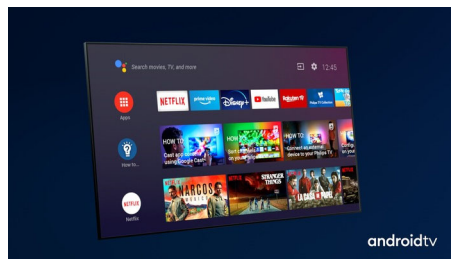

Simply smart. Android TV

Your Philips Android TV gives you the content you want when you want it. You can customize the home screen to display your favorite apps, making it simple to start streaming the movies and shows you love. Or pick up where you left off.