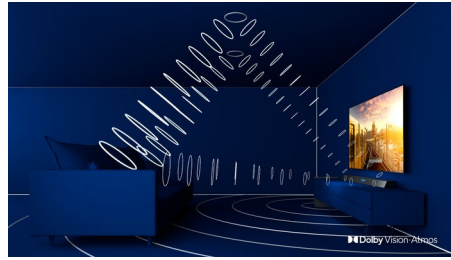

Dolby Vision and Dolby Atmos.

Support for Dolby's premium sound and video formats means the HDR content you watch and play will look and sound glorious. You'll enjoy a picture that reflects the director's original intentions and experience spacious sound with real clarity and depth. Great for every movie, show, and game.