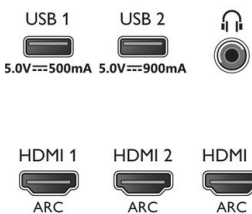

Accessories

- Included Accessories: Legal and safety brochure, Power cord, Quick start guide (x1), Stand with sound solution, 2 x AAA Batteries, Remote Control

EU Energy card

- Panel technology used: OLED

Connections

Side

Bottom

Issue date 2021-09-16

Version: 5.0.1

12 NC: 8670 001 74982
EAN: 87 18863 02893 3

© 2021 Koninklijke Philips N.V.
All Rights reserved.

Specifications are subject to change without notice.
Trademarks are the property of Koninklijke Philips N.V.
or their respective owners.