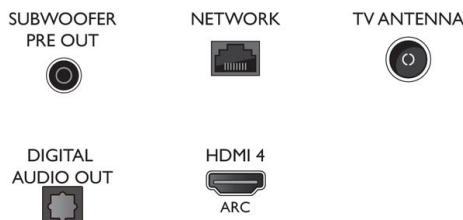

Bottom

Issue date 2021-09-16

Version: 5.0.1

12 NC: 8670 001 74982
EAN: 87 18863 02893 3

© 2021 Koninklijke Philips N.V.
All Rights reserved.

Specifications are subject to change without notice.
Trademarks are the property of Koninklijke Philips N.V.
or their respective owners.

www.philips.com

* EPG and actual visibility (up to 8 days) is country and operator dependent.
* Android App offerings vary per country. For more details please visit your local Google Play Store.
* Philips TV Remote app and related functionalities vary per TV model, operator, and country, as well as smart device model and OS. For more details please visit: www.philips.com/TVRemoteapp.
* Smart TV app offerings vary per TV model and country. For more details please visit: www.philips.com/smarttv.
* Its functionality is subject to ChromeCast built-in apps and smart devices. For more details, please visit ChromeCast built-in product pages.
* Memory size (Flash) : 16G, the actual available disc space may differ (dependant on e.g. (pre-)installed apps, installed operating system, etc.)
* Image depicted on the website are non-contractual pictures. Please always refer to the actual TV that are sold in the retail or stores.