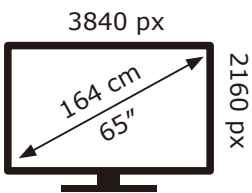

PHILIPS

65OLED907/12

112 kWh/1000h

2019/2013

PHILIPS

65OLED907/12

112 kWh/1000h

2019/2013