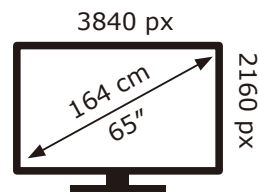

PHILIPS

65OLED907/12

112 kWh/1000h

2019/2013

PHILIPS

65OLED907/12

112 kWh/1000h

2019/2013