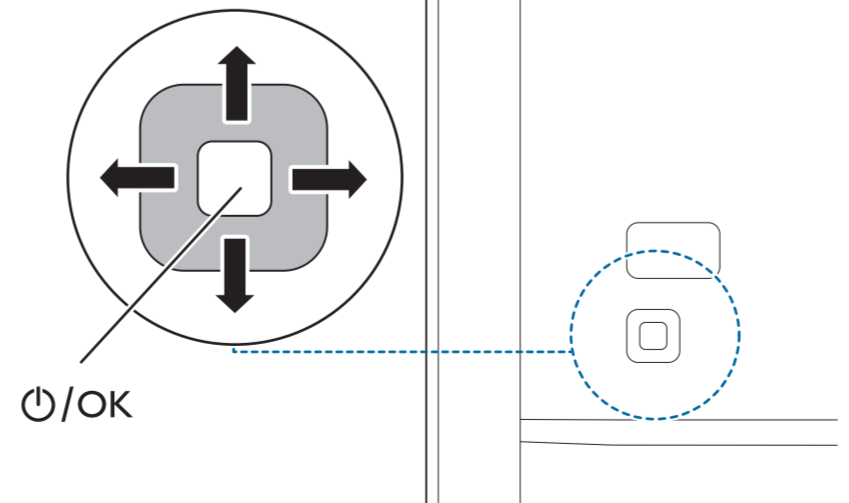

Register your product and get support at www.philips.com/TVsupport

RC Instructions

TV software upgrade for Smart TV- (From Internet)