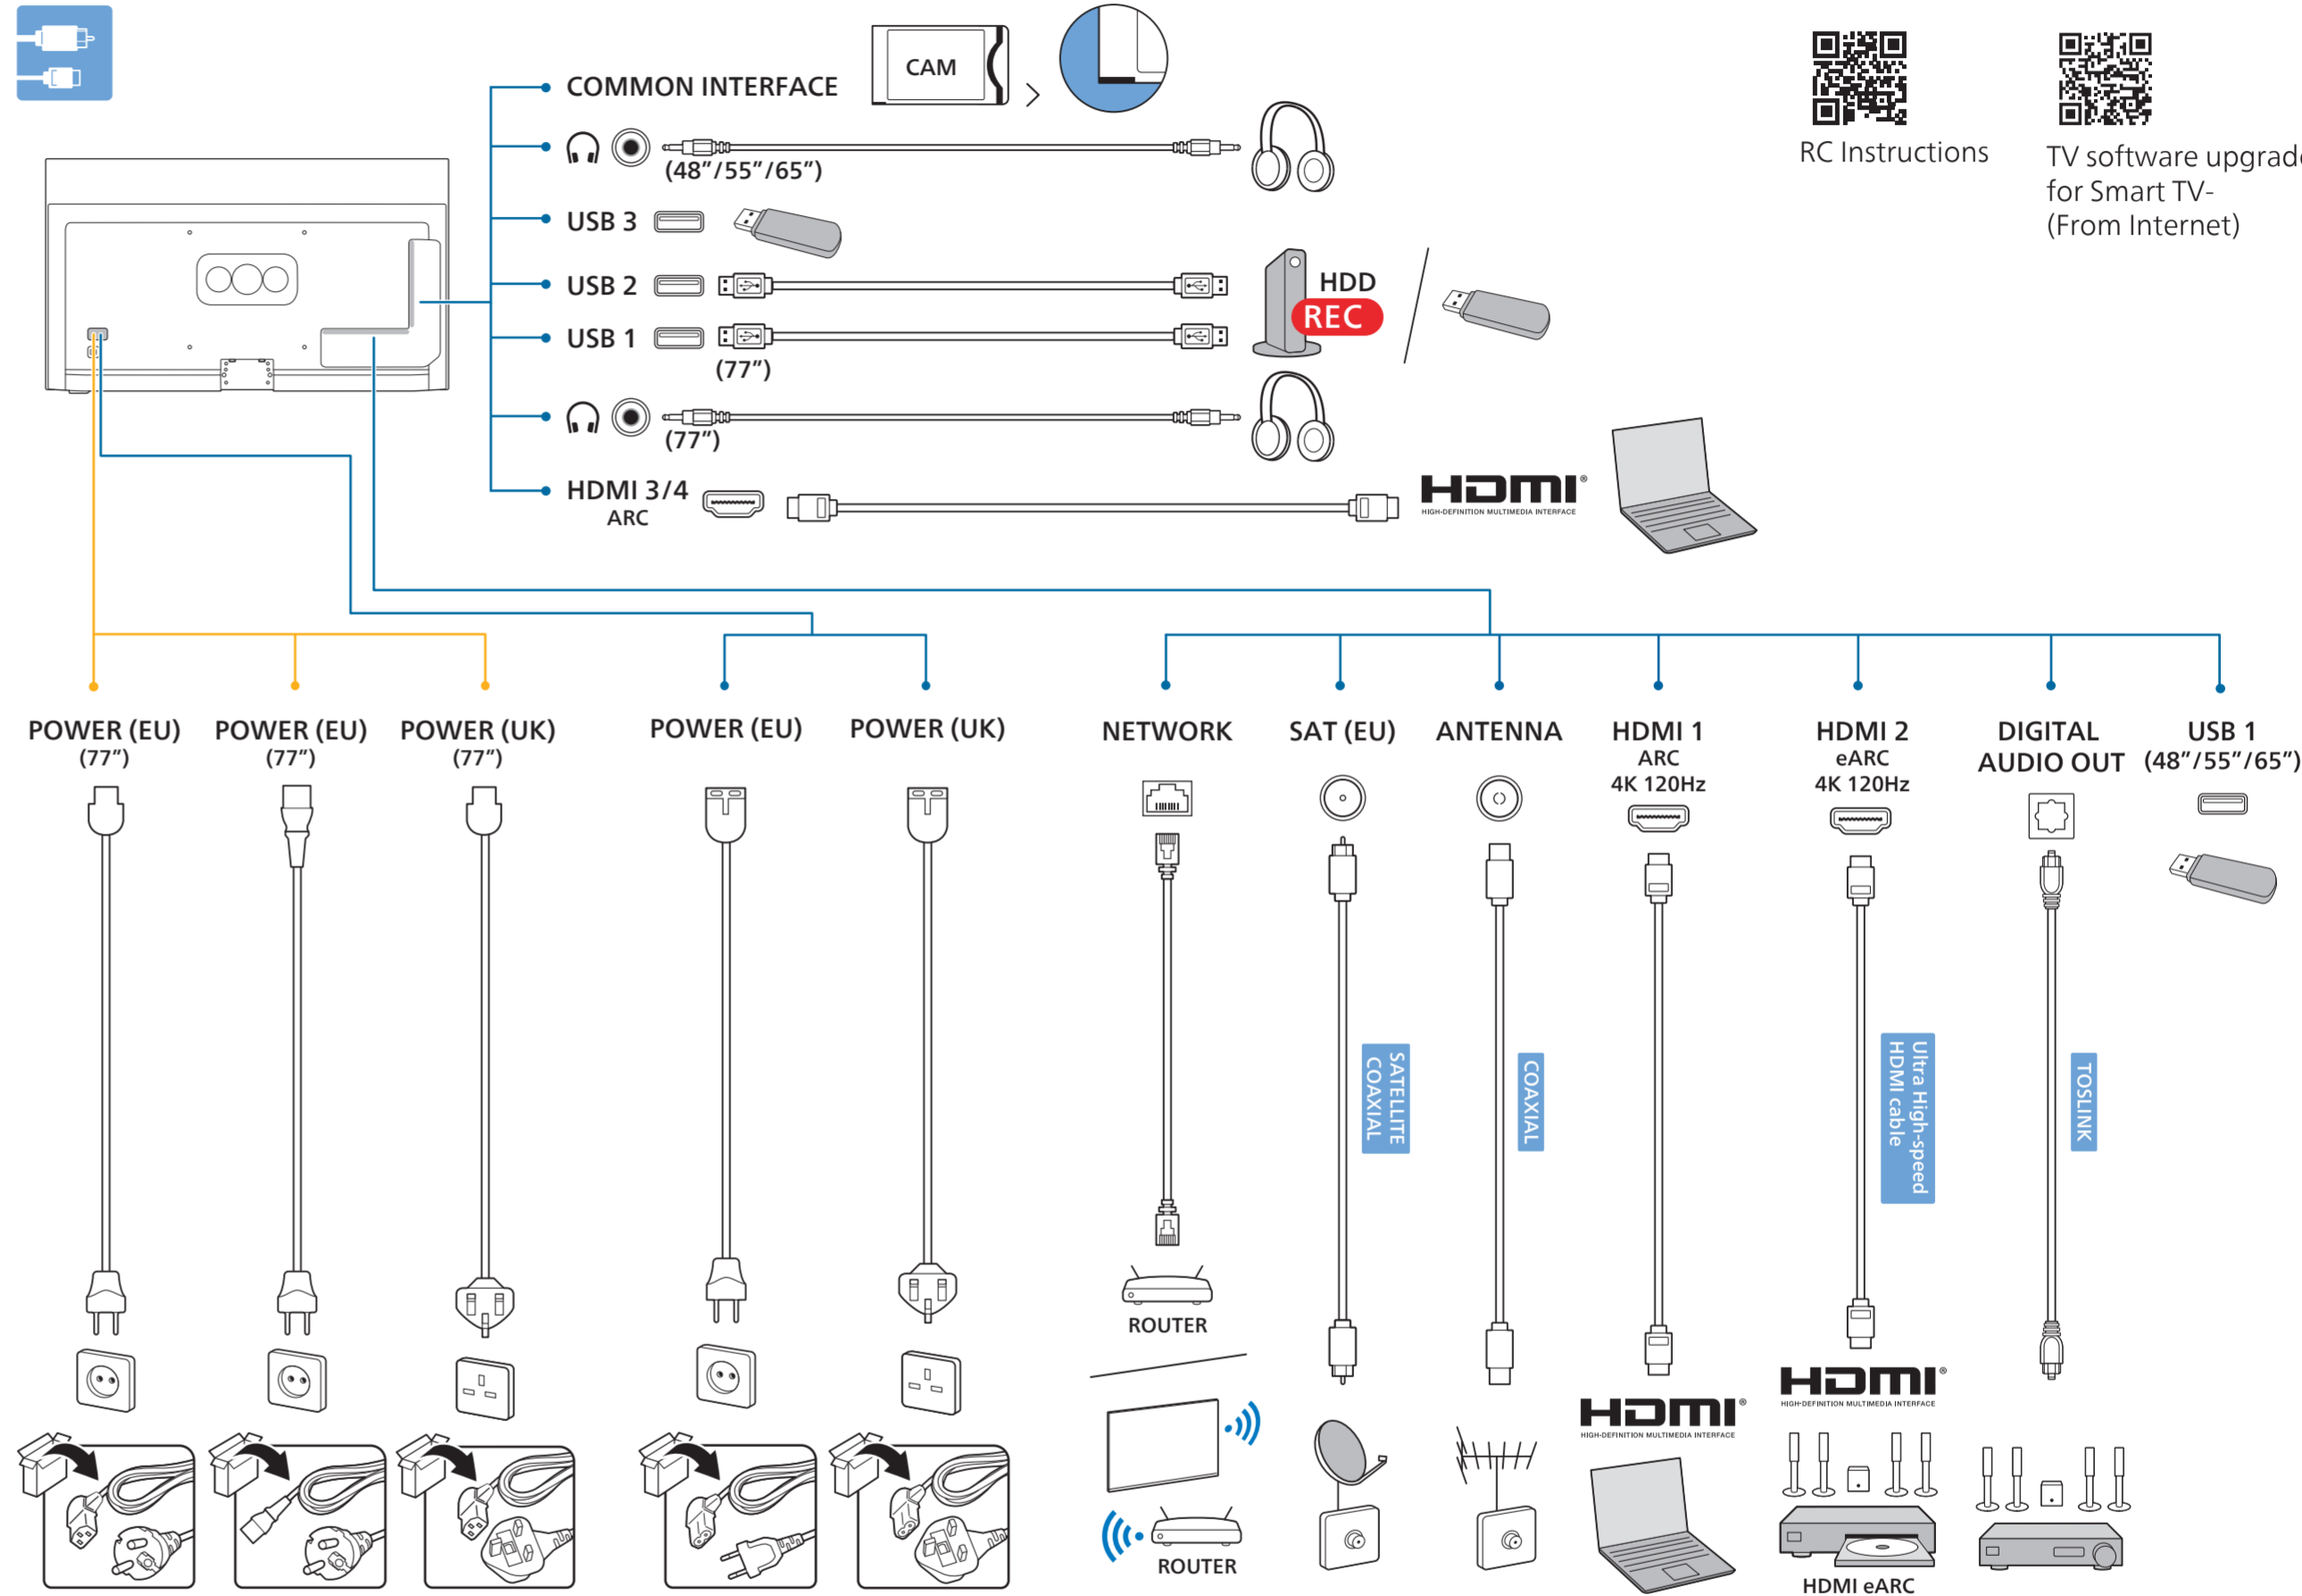

Register your product and get support at www.philips.com/TVsupport

RC Instructions

TV software upgrade for Smart TV- (From Internet)