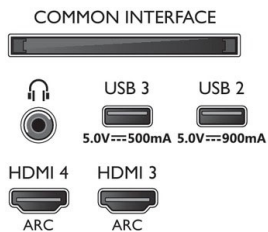

Design

- Colours of TV: Metal bezel frame

- Stand design: Metal silver T stand
- Remote control: with Muirhead leather

Dimensions

- Box dimensions (W x H x D): 1660 x 995.0 x 170.0 mm
- Product weight: 23.5 kg
- Product weight (+stand): 26.8 kg
- Set dimensions (W x H x D): 1444.3 x 824.2 x 68.0 mm
- Set dimensions with stand (W x H x D): 1444.3 x 895.0 x 286.5 mm
- Stand dimensions (W x H x D): 801.5 x 70.0 x 286.5 mm
- Weight incl. Packaging: 33.6 kg
- Wall-mount compatible: 300 x 300 mm

Accessories

- Included accessories: 2 x AAA Batteries, Legal and safety brochure, Power cord, Quick start guide, Remote Control, Tabletop stand

EU Energy card

- EPREL registration numbers: 1240539
- Energy class for SDR: G
- On mode power demand for SDR: 112 kWh/1000h
- Energy class for HDR: F
- On mode power demand for HDR: 93 kWh/1000h
- Networked standby mode: <2.0 W
- Off mode power consumption: n.a.
- Panel technology used: OLED

Connections

Side

Bottom

Issue date 2022-12-13

Version: 8.4.1

12 NC: 8670 001 82741
EAN: 87 18863 03458 3

© 2022 Koninklijke Philips N.V.
All Rights reserved.

Specifications are subject to change without notice.
Trademarks are the property of Koninklijke Philips N.V. or their respective owners.