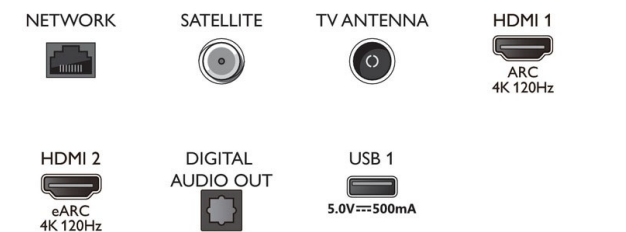

Design

- Colours of TV: Metal bezel frame

- Stand design: Metal silver T stand
- Remote control: with Muirhead leather

Dimensions

- Box dimensions (W x H x D): 1660 x 995.0 x 170.0 mm
- Product weight: 23.5 kg
- Product weight (+stand): 26.8 kg
- Set dimensions (W x H x D): 1444.3 x 824.2 x 68.0 mm
- Set dimensions with stand (W x H x D): 1444.3 x 895.0 x 286.5 mm
- Stand dimensions (W x H x D): 801.5 x 70.0 x 286.5 mm
- Weight incl. Packaging: 33.6 kg
- Wall-mount compatible: 300 x 300 mm

Accessories

- Included accessories: 2 x AAA Batteries, Legal and safety brochure, Power cord, Quick start guide, Remote Control, Tabletop stand

EU Energy card

- EPREL registration numbers: 1240539
- Energy class for SDR: G
- On mode power demand for SDR: 112 kWh/1000h
- Energy class for HDR: F
- On mode power demand for HDR: 93 kWh/1000h
- Networked standby mode: <2.0 W
- Off mode power consumption: n.a.
- Panel technology used: OLED

Connections

Side

Bottom

Issue date 2022-12-13

Version: 8.4.1

12 NC: 8670 001 82741
EAN: 87 18863 03458 3

© 2022 Koninklijke Philips N.V.
All Rights reserved.

Specifications are subject to change without notice.
Trademarks are the property of Koninklijke Philips N.V. or their respective owners.