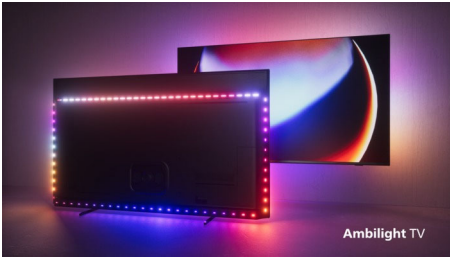

65OLED807/12

Highlights

4 sided Ambilight

With Ambilight, the incredible experience of watching a Philips OLED TV gets even better! LED lights on all four sides of the TV glow and change colour in perfect sync with the colours of the on-screen action or your music. It's so warm and immersive, you'll wonder how you enjoyed TV without it.

Philips OLED TV

Want to feel the full power of every scene? The lifelike picture of your Philips OLED TV always looks great, even if viewed from an angle. Blacks are always black, never grey, and you'll see every detail in shadows or bright areas. All major HDR formats are supported—you'll feel immersed like never before.