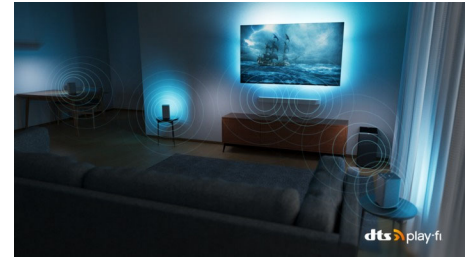

DTS Play-Fi compatible

Philips Wireless Home System powered by DTS Play-Fi lets you connect to compatible soundbars and wireless speakers around your home in seconds. Listen to movies in the kitchen. Play music anywhere. You can even create a home-cinema surround-sound system using your Philips TV as a central speaker.