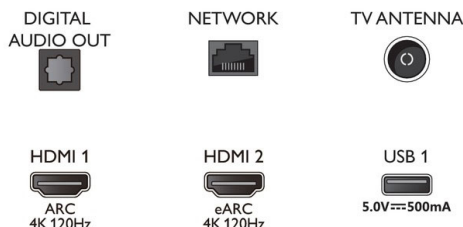

Accessories

- Included Accessories: Legal and safety brochure, Power cord, Quick start guide (x1), Remote Control, Table top stand, 2 x AAA Batteries

Connections

Side

Bottom

Issue date 2022-10-26

Version: 3.0.1