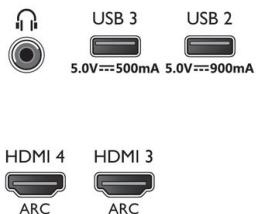

Dimensions

- Box dimensions (W x H x D): 1660 x 995.0 x 170.0 mm
- Product weight: 26.6 kg
- Product weight (+stand): 27.2 kg
- Set dimensions (W x H x D): 1448.7 x 826 x 68.0 mm
- Set dimensions with stand (W x H x D): 1448.7 x 843.1 x 290.0 mm
- Weight incl. Packaging: 34 kg
- Wall mount compatible: 300 x 300 mm

Accessories

- Included Accessories: Legal and safety brochure, Power cord, Quick start guide (x1), Remote Control, Table top stand, 2 x AAA Batteries

Connections

Side

Bottom

Issue date 2022-10-26

Version: 3.0.1