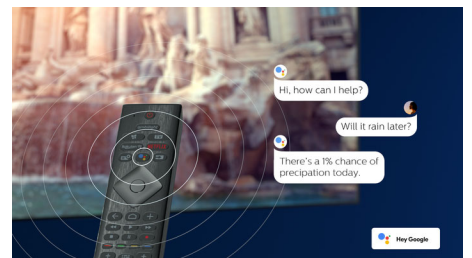

HDMI 2.1 VRR and low latency

Your Philips TV boasts the latest HDMI 2.1 connectivity and automatically switches to an ultra-low-latency setting when you start playing a game on your console. VRR and Freesync are supported for smooth fast-action gameplay. Ambilight's gaming mode brings the thrill right into the room.

AI voice control

Push a button on the remote to talk to the Google Assistant. Control the TV or Google Assistant-compatible smart home devices with your voice. Or ask Alexa to control the TV via Alexa-enabled devices.