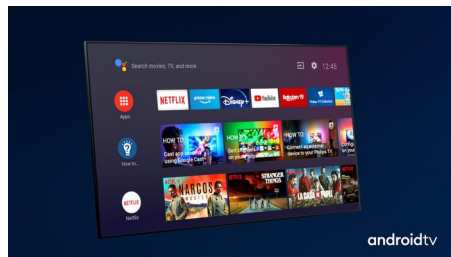

Simply smart. Android TV

Your Philips Android TV gives you the content you want-when you want it. You can customize the home screen to display your favorite apps, making it simple to start streaming the movies and shows you love. Or pick up where you left off.