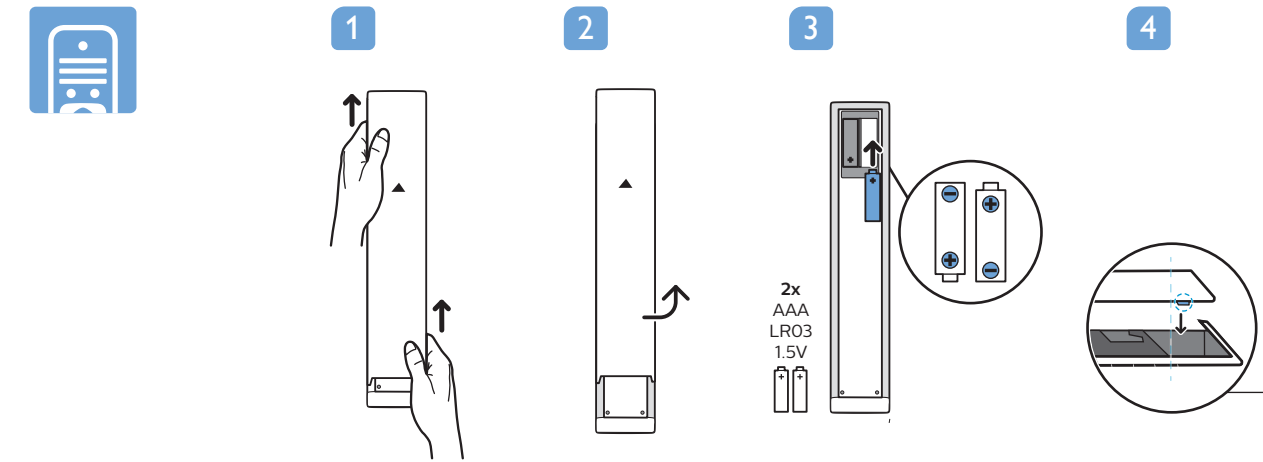

VESA (x, y)
65" 300x300mm M6 (L: 10mm-15mm)

TV software upgrade for Smart TV- (From Internet)

RC Instructions

PHILIPS
All registered and unregistered trademarks are property of their respective owners. Specifications are subject to change without notice. Philips and the Philips shield emblem are trademarks of Koninklijke Philips N.V. and are used under license from Koninklijke Philips N.V. 2020 © TP Vision Europe B.V. All rights reserved. philips.com