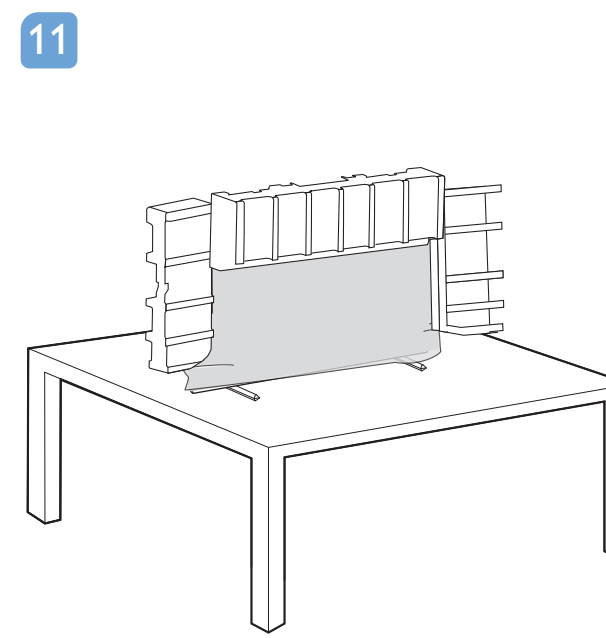

PHILIPS

OLED805 series Quick Start Guide