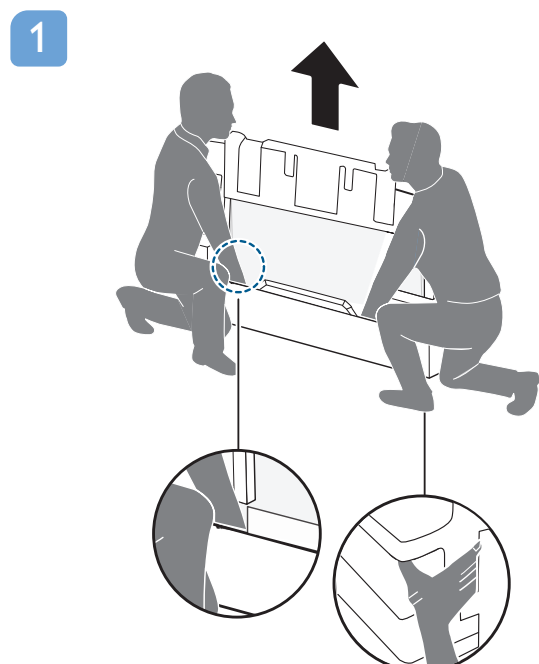

PHILIPS

OLED805 series Quick Start Guide