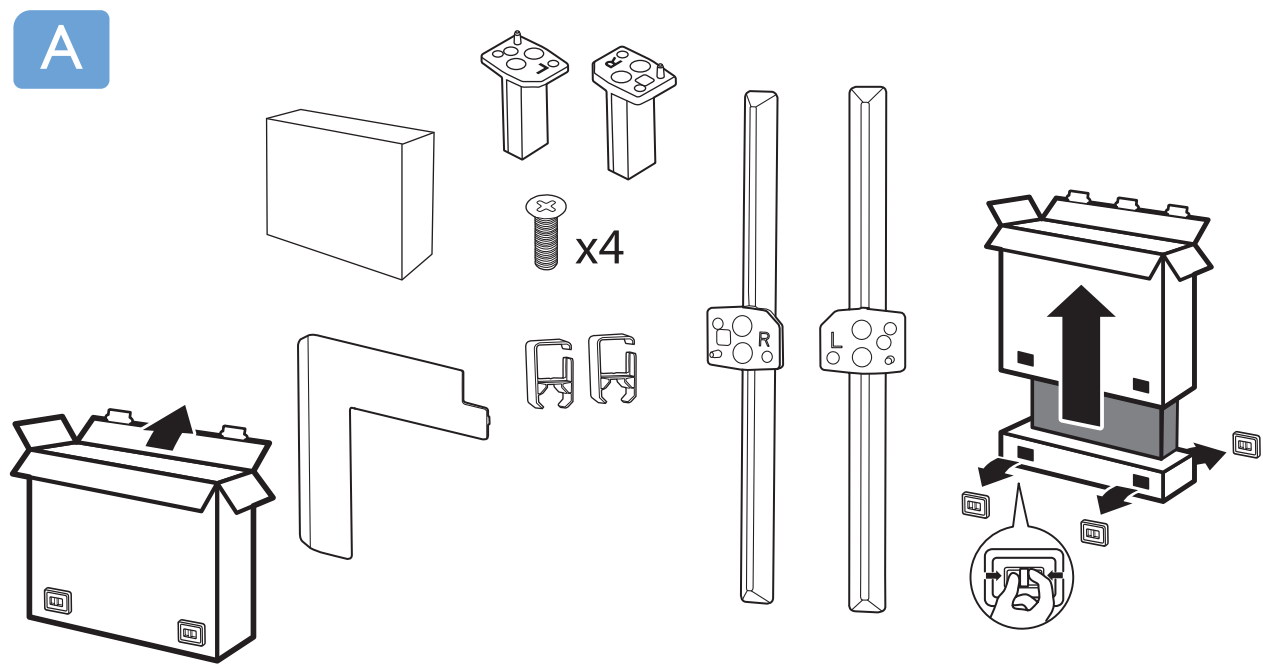

PHILIPS

OLED805 series Quick Start Guide