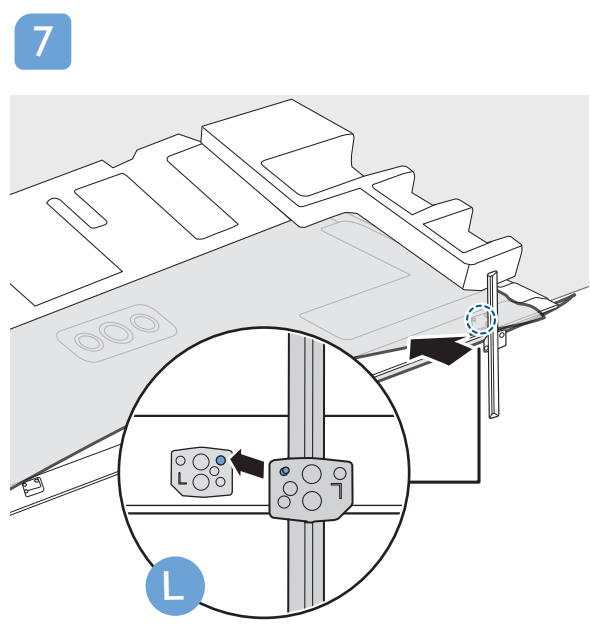

PHILIPS

OLED805 series Quick Start Guide