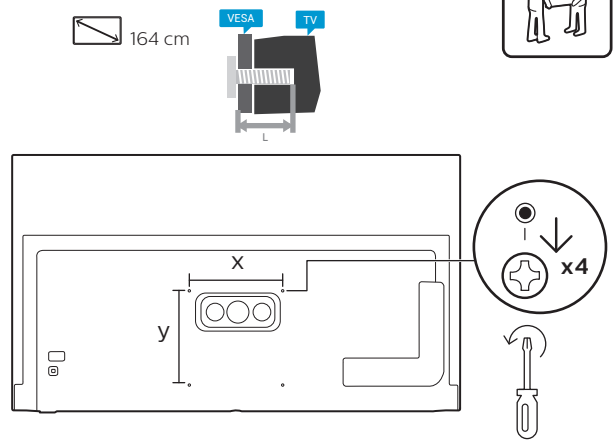

VESA (x, y)
65" 300x300mm M6 (L: 10mm-15mm)

TV software upgrade for Smart TV- (From Internet)

RC Instructions

PHILIPS
All registered and unregistered trademarks are property of their respective owners. Specifications are subject to change without notice. Philips and the Philips shield emblem are trademarks of Koninklijke Philips N.V. and are used under license from Koninklijke Philips N.V. 2020 © TP Vision Europe B.V. All rights reserved. philips.com