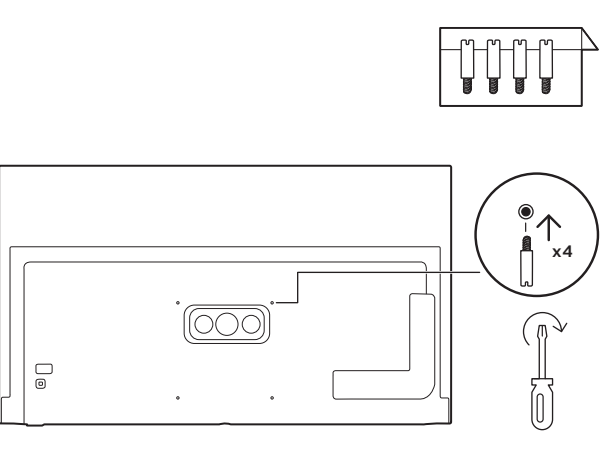

VESA (x, y)
65" 300x300mm M6 (L: 10mm-15mm)

TV software upgrade for Smart TV- (From Internet)

RC Instructions

PHILIPS
All registered and unregistered trademarks are property of their respective owners. Specifications are subject to change without notice. Philips and the Philips shield emblem are trademarks of Koninklijke Philips N.V. and are used under license from Koninklijke Philips N.V. 2020 © TP Vision Europe B.V. All rights reserved. philips.com