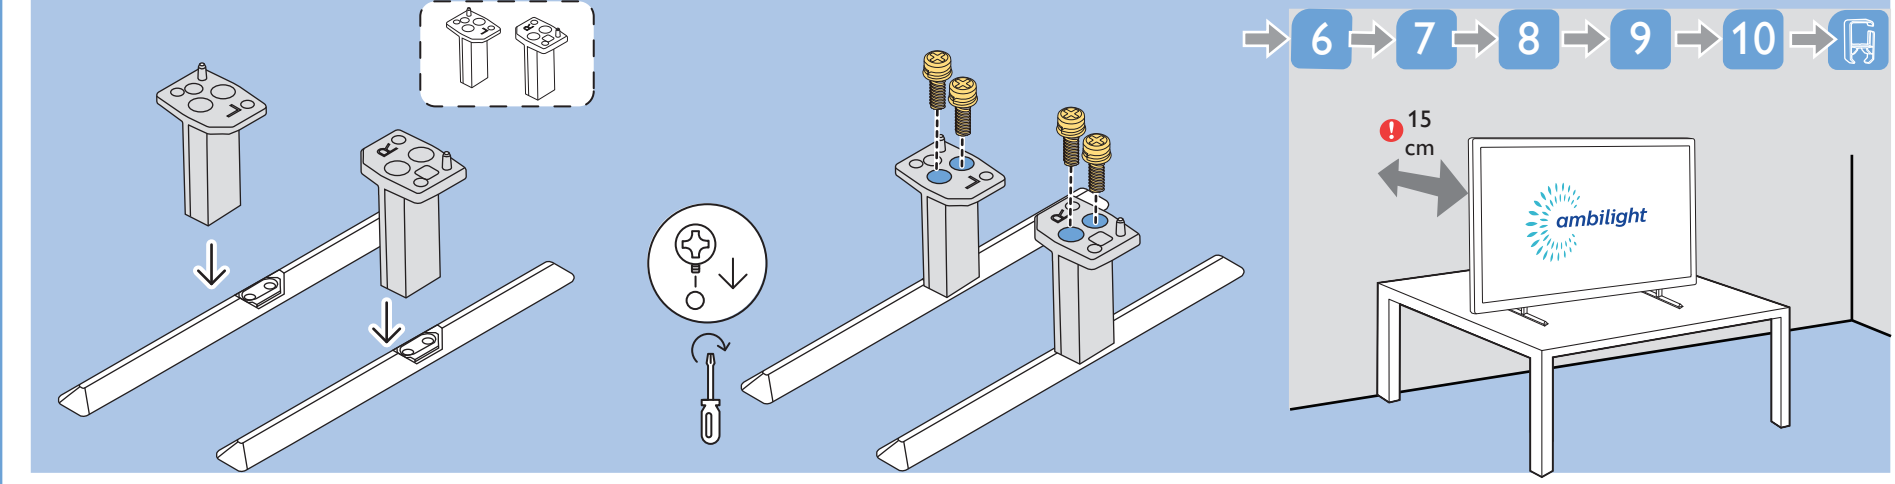

VESA (x, y)
65" 300x300mm M6 (L: 10mm-15mm)

TV software upgrade for Smart TV- (From Internet)

RC Instructions

PHILIPS
All registered and unregistered trademarks are property of their respective owners. Specifications are subject to change without notice. Philips and the Philips shield emblem are trademarks of Koninklijke Philips N.V. and are used under license from Koninklijke Philips N.V. 2020 © TP Vision Europe B.V. All rights reserved. philips.com