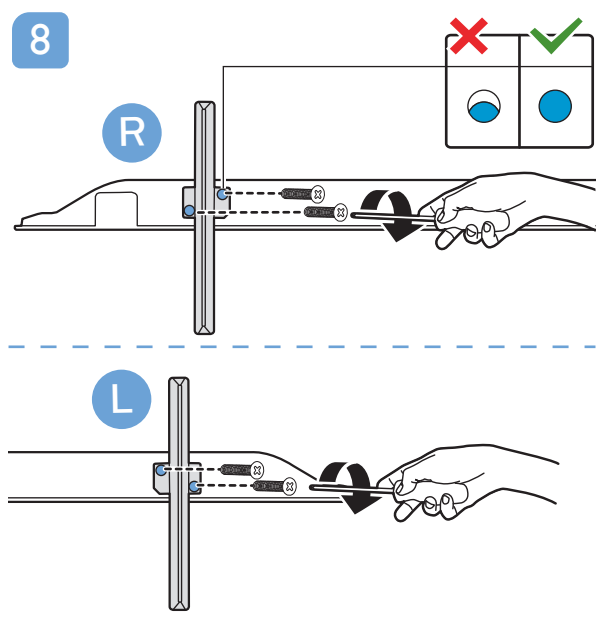

PHILIPS

OLED805 series Quick Start Guide