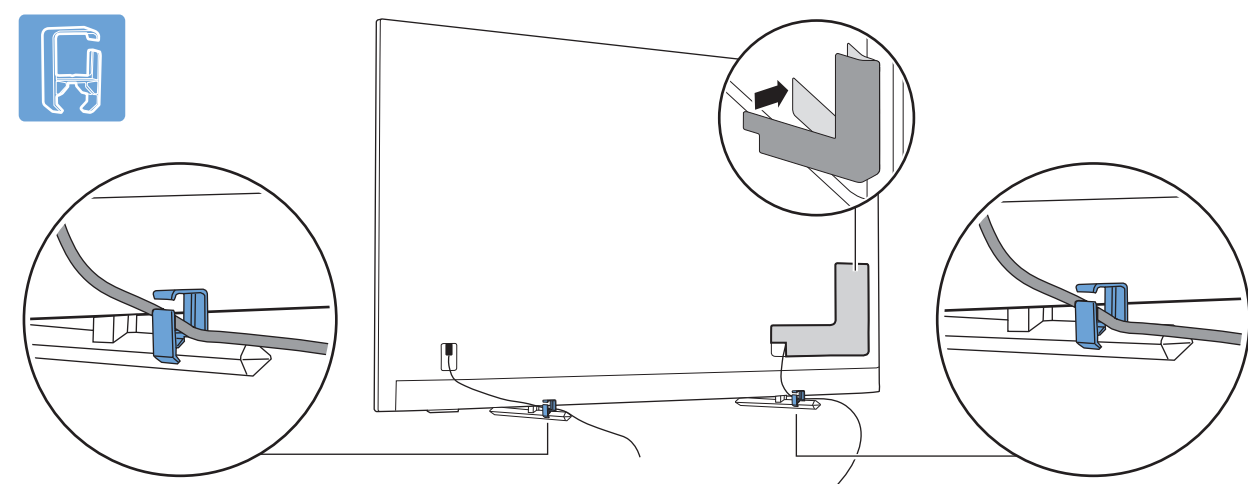

VESA (x, y)
65" 300x300mm M6 (L: 10mm-15mm)

TV software upgrade for Smart TV- (From Internet)

RC Instructions

PHILIPS
All registered and unregistered trademarks are property of their respective owners. Specifications are subject to change without notice. Philips and the Philips shield emblem are trademarks of Koninklijke Philips N.V. and are used under license from Koninklijke Philips N.V. 2020 © TP Vision Europe B.V. All rights reserved. philips.com