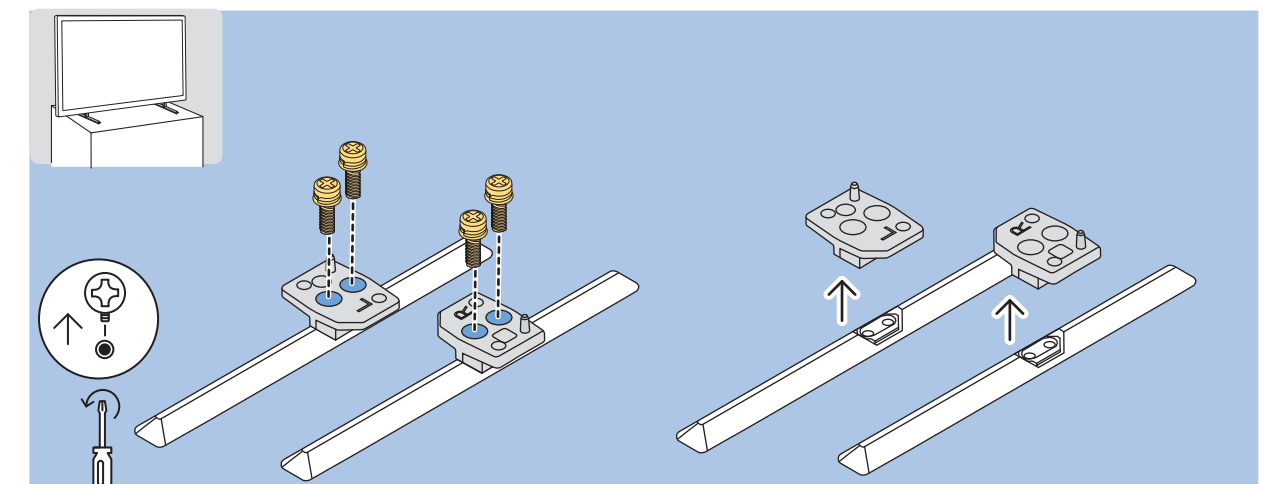

VESA (x, y)
65" 300x300mm M6 (L: 10mm-15mm)

TV software upgrade for Smart TV- (From Internet)

RC Instructions

PHILIPS
All registered and unregistered trademarks are property of their respective owners. Specifications are subject to change without notice. Philips and the Philips shield emblem are trademarks of Koninklijke Philips N.V. and are used under license from Koninklijke Philips N.V. 2020 © TP Vision Europe B.V. All rights reserved. philips.com