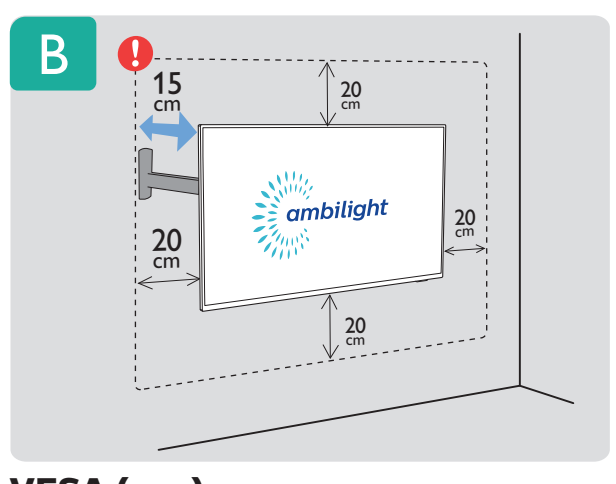

VESA (x, y)
65" 300x300mm M6 (L: 10mm-15mm)

TV software upgrade for Smart TV- (From Internet)

RC Instructions

PHILIPS
All registered and unregistered trademarks are property of their respective owners. Specifications are subject to change without notice. Philips and the Philips shield emblem are trademarks of Koninklijke Philips N.V. and are used under license from Koninklijke Philips N.V. 2020 © TP Vision Europe B.V. All rights reserved. philips.com