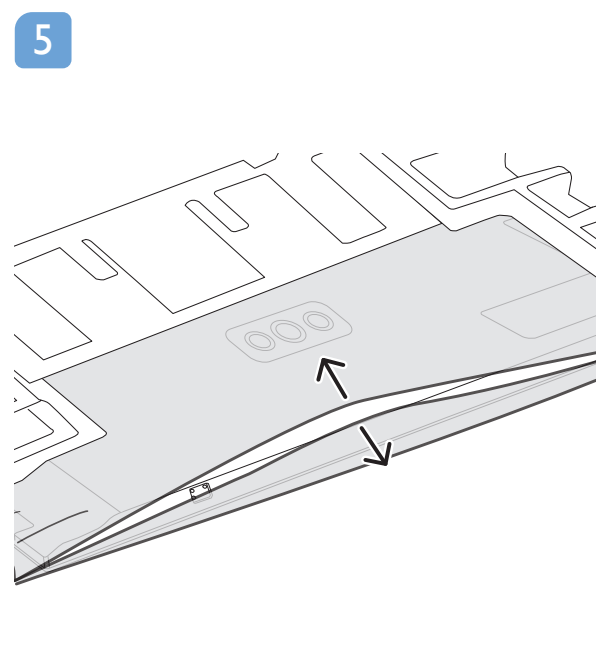

PHILIPS

OLED805 series Quick Start Guide