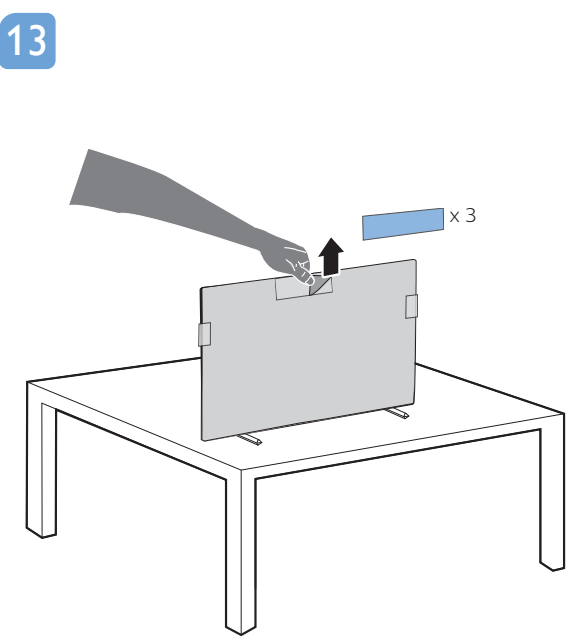

PHILIPS

OLED805 series Quick Start Guide