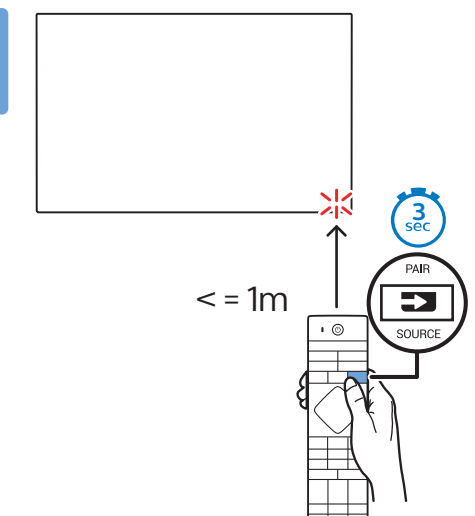

VESA (x, y)
65" 300x300mm M6 (L: 10mm-15mm)

TV software upgrade for Smart TV- (From Internet)

RC Instructions

PHILIPS
All registered and unregistered trademarks are property of their respective owners. Specifications are subject to change without notice. Philips and the Philips shield emblem are trademarks of Koninklijke Philips N.V. and are used under license from Koninklijke Philips N.V. 2020 © TP Vision Europe B.V. All rights reserved. philips.com