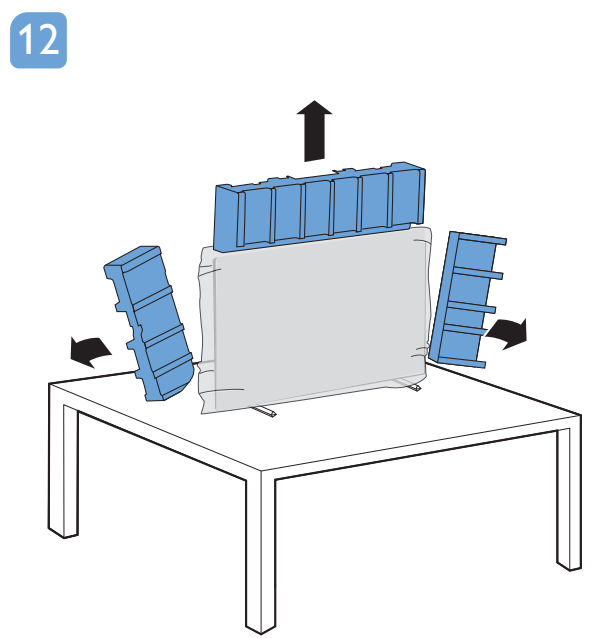

PHILIPS

OLED805 series Quick Start Guide