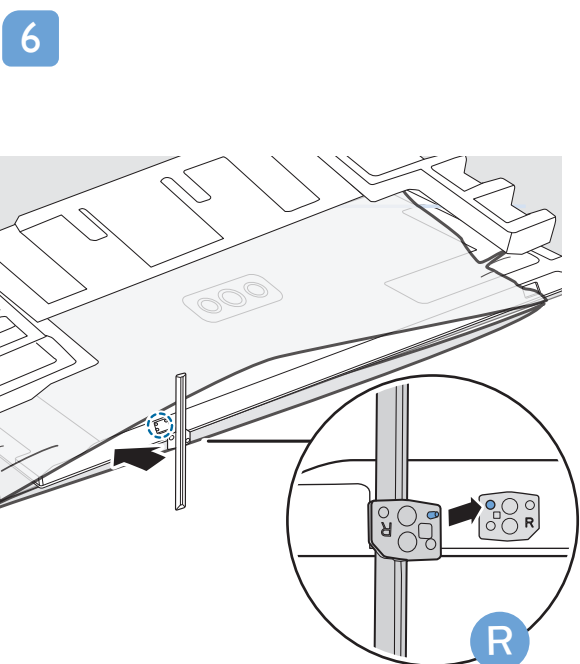

PHILIPS

OLED805 series Quick Start Guide