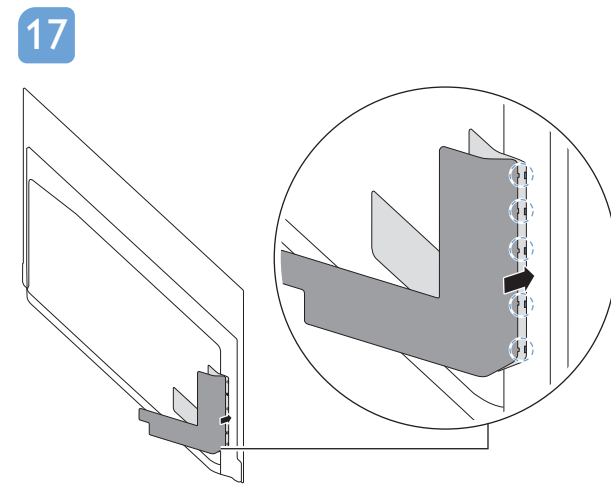

English
Български
Čeština
Hrvatski
Dansk
Deutsch
Ελληνικά
Eesti
Español

Read the safety instructions.
Прочетете инструкциите за безопасност.
Přečtěte si bezpečnostní pokyny.
Pročitajte sigurnosne upute.
Læs sikkerhedsforskrifterne.
Lesen Sie die Sicherheitshinweise.
Διαβάστε τις οδηγίες ασφαλείας.
Lugege ohutusnõudeid.
Lea las instrucciones de seguridad.

Français
Italiano
Қазақша
Latviešu
Lietuvių
Magyar
Nederlands
Norsk
Polski

Lisez les consignes de sécurité.
Leggere le istruzioni di sicurezza.
Қорғаныстық нұсқаулар.
Izlasiet drošības norādījumus.
Perskaitykite saugos instrukcijas.
Olvassa el a biztonsági utasításokat.
Lees de veiligheidsvoorschriften.
Les sikkerhetsforskriftene.
Zapoznaj się z instrukcjami bezpieczeństwa.

Português
Română
Русский
Srpski
Slovenščina
Slovenský
Suomi
Svenska
ภาษาไทย

Leia as instruções de segurança.
Citiți instrucțiunile de siguranță.
Читайте инструкции по технике безопасности.
Pročitajte bezbednosna uputstva.
Preberite varnostna navodila.
Prečítajte si bezpečnostné pokyny.
Lue turvaohjeet.
Läs säkerhetsinstruktionerna.
โปรดอ่านคำแนะนำด้านความปลอดภัย

Türkçe
Українська
العربية
עברית

Güvenlik talimatlarını okuyun.
Читайте інструкції з техніки безпеки.
قراءة تعليمات السلامة.
קראו את הוראות הבטיחות

Register your product and get support at www.philips.com/TVsupport