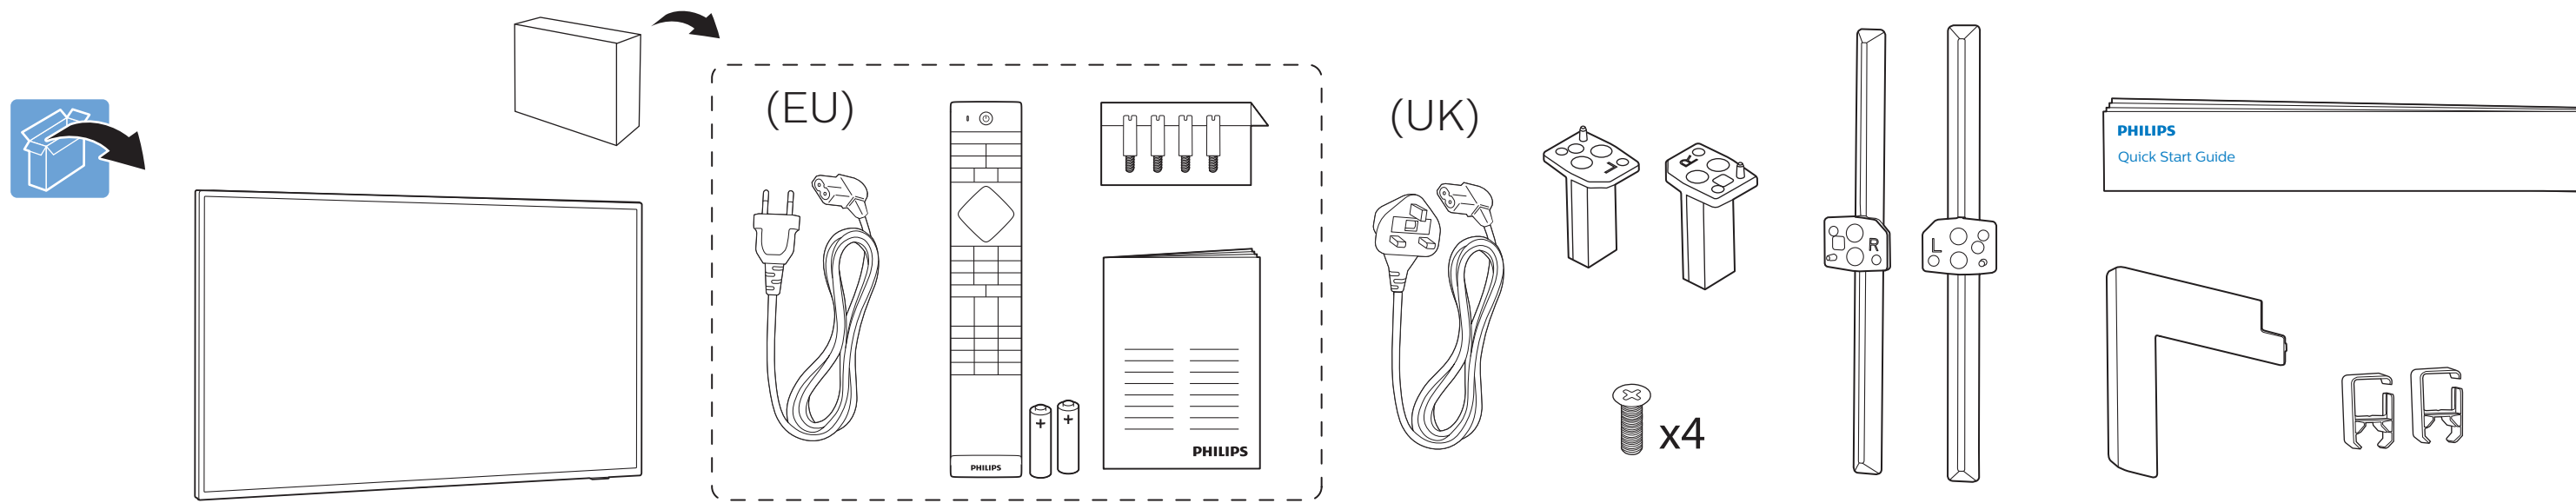

PHILIPS

OLED805 series Quick Start Guide