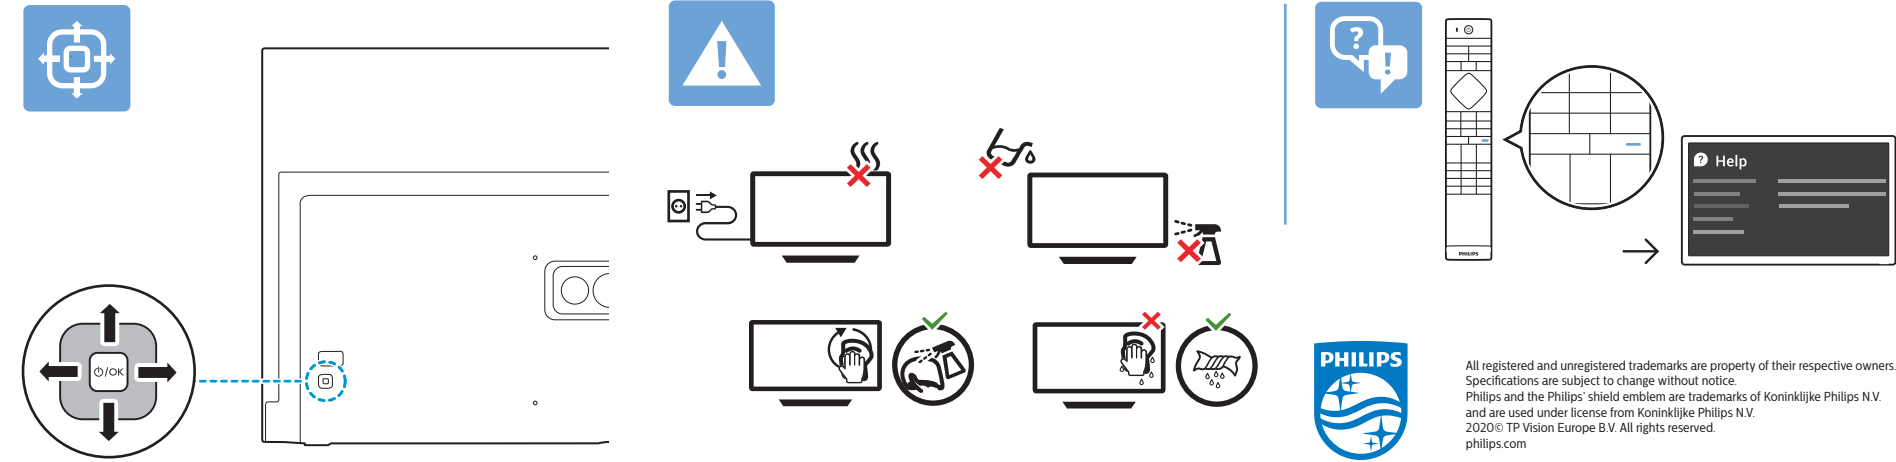

VESA (x, y)
65" 300x300mm M6 (L: 10mm-15mm)

TV software upgrade for Smart TV- (From Internet)

RC Instructions

PHILIPS
All registered and unregistered trademarks are property of their respective owners. Specifications are subject to change without notice. Philips and the Philips shield emblem are trademarks of Koninklijke Philips N.V. and are used under license from Koninklijke Philips N.V. 2020 © TP Vision Europe B.V. All rights reserved. philips.com