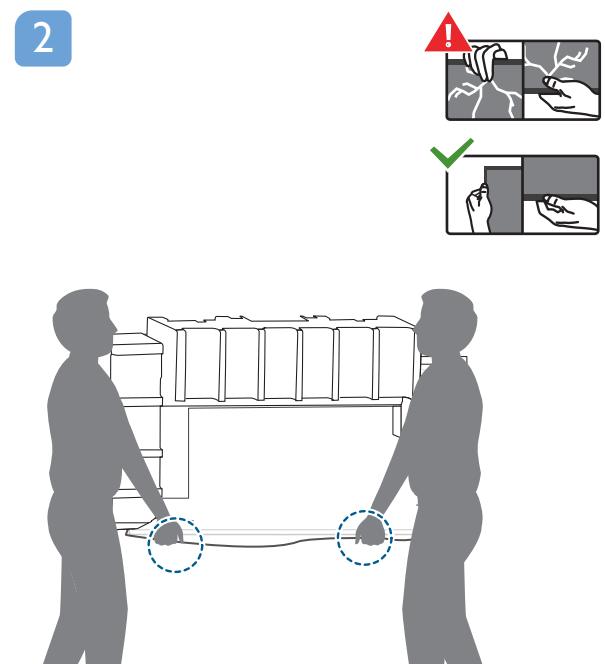

PHILIPS

OLED805 series Quick Start Guide