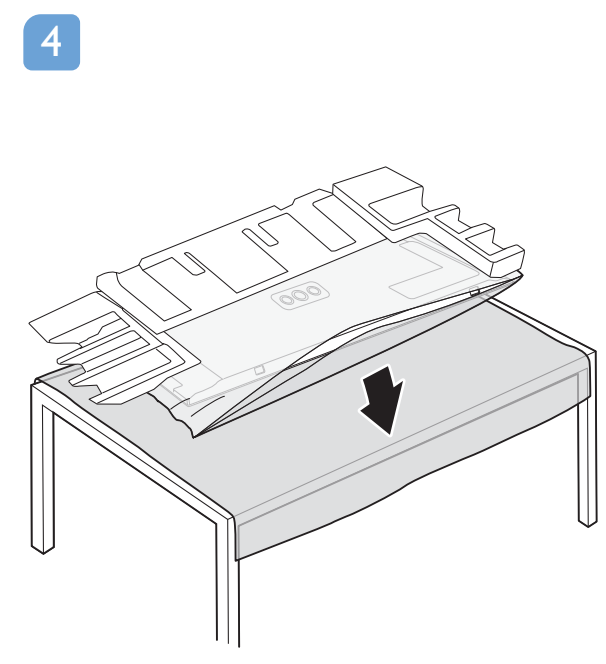

PHILIPS

OLED805 series Quick Start Guide