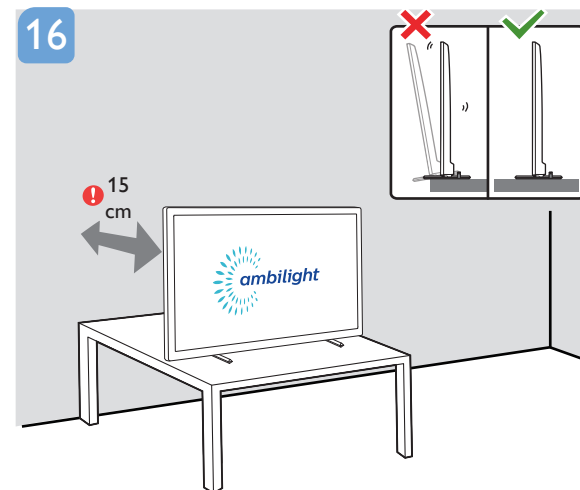

English
Български
Čeština
Hrvatski
Dansk
Deutsch
Ελληνικά
Eesti
Español

Read the safety instructions.
Прочетете инструкциите за безопасност.
Přečtěte si bezpečnostní pokyny.
Pročitajte sigurnosne upute.
Læs sikkerhedsforskrifterne.
Lesen Sie die Sicherheitshinweise.
Διαβάστε τις οδηγίες ασφαλείας.
Lugege ohutusnõudeid.
Lea las instrucciones de seguridad.

Français
Italiano
Қазақша
Latviešu
Lietuvių
Magyar
Nederlands
Norsk
Polski

Lisez les consignes de sécurité.
Leggere le istruzioni di sicurezza.
Қорғаныстық нұсқаулар.
Izlasiet drošības norādījumus.
Perskaitykite saugos instrukcijas.
Olvassa el a biztonsági utasításokat.
Lees de veiligheidsvoorschriften.
Les sikkerhetsforskriftene.
Zapoznaj się z instrukcjami bezpieczeństwa.

Português
Română
Русский
Srpski
Slovenščina
Slovenský
Suomi
Svenska
ภาษาไทย

Leia as instruções de segurança.
Citiți instrucțiunile de siguranță.
Читайте инструкции по технике безопасности.
Pročitajte bezbednosna uputstva.
Preberite varnostna navodila.
Prečítajte si bezpečnostné pokyny.
Lue turvaohjeet.
Läs säkerhetsinstruktionerna.
โปรดอ่านคำแนะนำด้านความปลอดภัย

Türkçe
Українська
العربية
עברית

Güvenlik talimatlarını okuyun.
Читайте інструкції з техніки безпеки.
قراءة تعليمات السلامة.
קראו את הוראות הבטיחות

Register your product and get support at www.philips.com/TVsupport