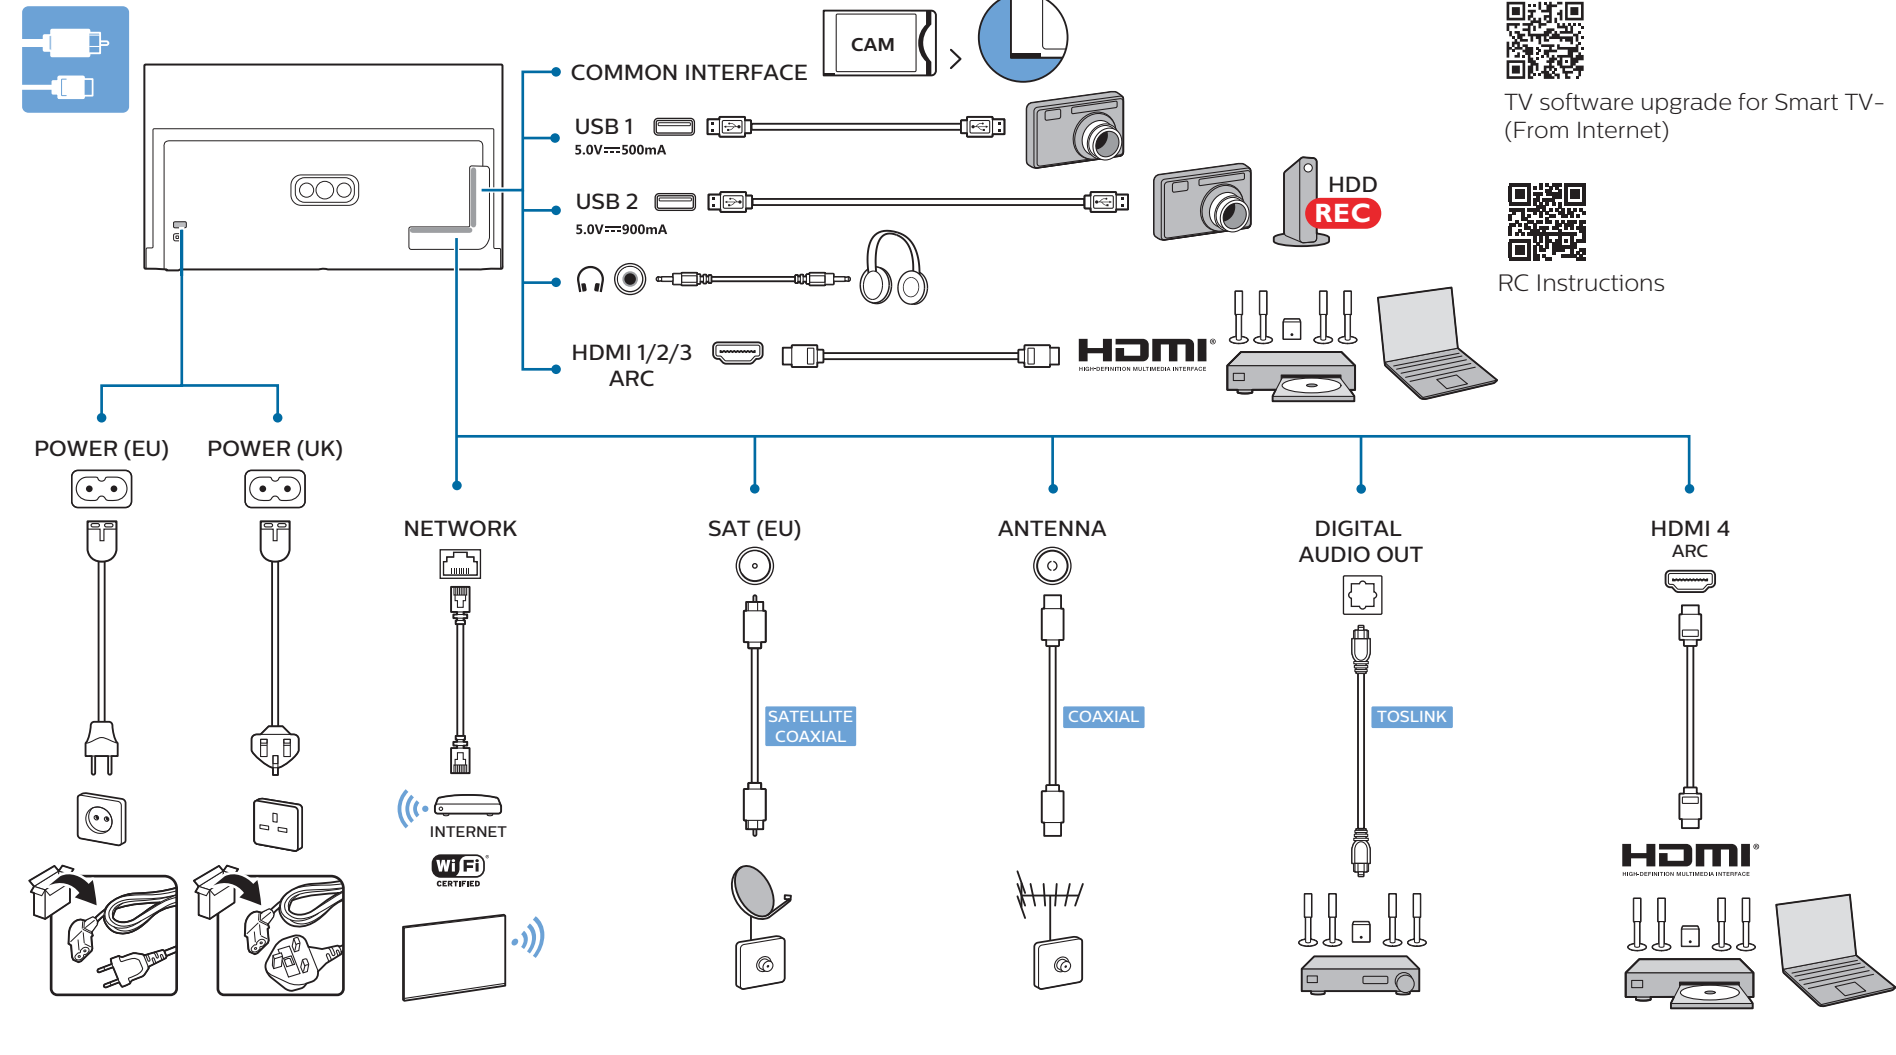

VESA (x, y)
65" 300x300mm M6 (L: 10mm-15mm)

TV software upgrade for Smart TV- (From Internet)

RC Instructions

PHILIPS
All registered and unregistered trademarks are property of their respective owners. Specifications are subject to change without notice. Philips and the Philips shield emblem are trademarks of Koninklijke Philips N.V. and are used under license from Koninklijke Philips N.V. 2020 © TP Vision Europe B.V. All rights reserved. philips.com