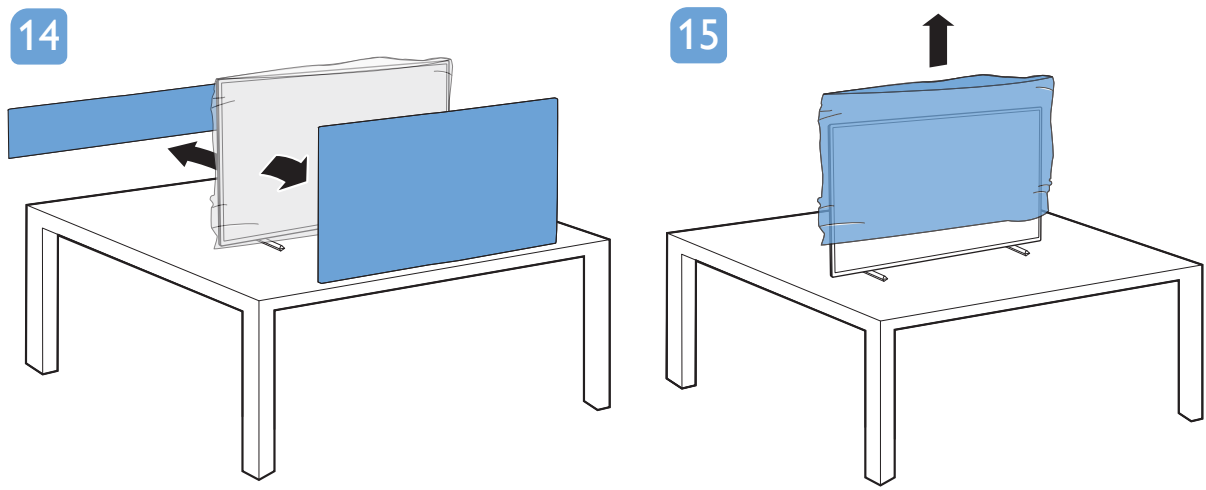

English
Български
Čeština
Hrvatski
Dansk
Deutsch
Ελληνικά
Eesti
Español

Read the safety instructions.
Прочетете инструкциите за безопасност.
Přečtěte si bezpečnostní pokyny.
Pročitajte sigurnosne upute.
Læs sikkerhedsforskrifterne.
Lesen Sie die Sicherheitshinweise.
Διαβάστε τις οδηγίες ασφαλείας.
Lugege ohutusnõudeid.
Lea las instrucciones de seguridad.

Français
Italiano
Қазақша
Latviešu
Lietuvių
Magyar
Nederlands
Norsk
Polski

Lisez les consignes de sécurité.
Leggere le istruzioni di sicurezza.
Қорғаныстық нұсқаулар.
Izlasiet drošības norādījumus.
Perskaitykite saugos instrukcijas.
Olvassa el a biztonsági utasításokat.
Lees de veiligheidsvoorschriften.
Les sikkerhetsforskriftene.
Zapoznaj się z instrukcjami bezpieczeństwa.

Português
Română
Русский
Srpski
Slovenščina
Slovenský
Suomi
Svenska
ภาษาไทย

Leia as instruções de segurança.
Citiți instrucțiunile de siguranță.
Читайте инструкции по технике безопасности.
Pročitajte bezbednosna uputstva.
Preberite varnostna navodila.
Prečítajte si bezpečnostné pokyny.
Lue turvaohjeet.
Läs säkerhetsinstruktionerna.
โปรดอ่านคำแนะนำด้านความปลอดภัย

Türkçe
Українська
العربية
עברית

Güvenlik talimatlarını okuyun.
Читайте інструкції з техніки безпеки.
قراءة تعليمات السلامة.
קראו את הוראות הבטיחות

Register your product and get support at www.philips.com/TVsupport