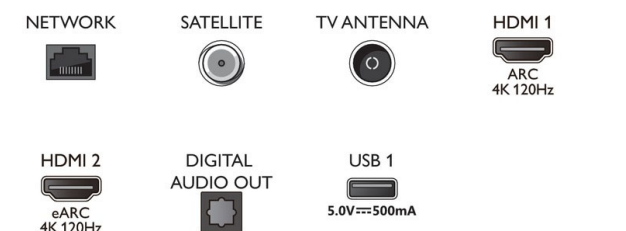

Design

- Colours of TV: Metal bezel frame
- Stand design: Metal dark chrome peak sticks

Dimensions

- Box dimensions (W x H x D): 1660.0 x 1002.0 x 170.0 mm
- Set dimensions (W x H x D): 1448.7 x 829.5 x 58.0 mm
- Set dimensions with stand (W x H x D): 1448.7 x 846.1 x 280.0 mm
- Product weight: 23.7 kg
- Product weight (+stand): 24.3 kg
- Weight incl. Packaging: 30.7 kg
- Stand dimensions (W x H x D): 797.5 x 19.0 x 280.0 mm
- Wall-mount compatible: 300 x 300 mm

Accessories

- Included accessories: 2 x AAA Batteries, Legal and safety brochure, Power cord, Quick start guide, Remote Control, Tabletop stand

EU Energy card

- EPREL registration numbers: 1225607
- Energy class for SDR: G
- On mode power demand for SDR: 122 kWh/1000h
- Energy class for HDR: F
- On mode power demand for HDR: 86 kWh/1000h
- Networked standby mode: <2.0 W
- Off mode power consumption: n.a.
- Panel technology used: OLED

Connections

Side

Bottom

Issue date 2022-12-13

Version: 6.3.1

12 NC: 8670 001 82709
EAN: 87 18863 03447 7

© 2022 Koninklijke Philips N.V.
All Rights reserved.

Specifications are subject to change without notice.
Trademarks are the property of Koninklijke Philips N.V.
or their respective owners.