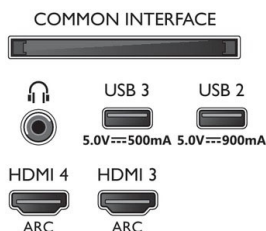

Design

- Colours of TV: Metal bezel frame
- Stand design: Metal dark chrome peak sticks

Dimensions

- Box dimensions (W x H x D): 1660.0 x 1002.0 x 170.0 mm
- Set dimensions (W x H x D): 1448.7 x 829.5 x 58.0 mm
- Set dimensions with stand (W x H x D): 1448.7 x 846.1 x 280.0 mm
- Product weight: 23.7 kg
- Product weight (+stand): 24.3 kg
- Weight incl. Packaging: 30.7 kg
- Stand dimensions (W x H x D): 797.5 x 19.0 x 280.0 mm
- Wall-mount compatible: 300 x 300 mm

Accessories

- Included accessories: 2 x AAA Batteries, Legal and safety brochure, Power cord, Quick start guide, Remote Control, Tabletop stand

EU Energy card

- EPREL registration numbers: 1225607
- Energy class for SDR: G
- On mode power demand for SDR: 122 kWh/1000h
- Energy class for HDR: F
- On mode power demand for HDR: 86 kWh/1000h
- Networked standby mode: <2.0 W
- Off mode power consumption: n.a.
- Panel technology used: OLED

Connections

Side

Bottom

Issue date 2022-12-13

Version: 6.3.1

12 NC: 8670 001 82709
EAN: 87 18863 03447 7

© 2022 Koninklijke Philips N.V.
All Rights reserved.

Specifications are subject to change without notice.
Trademarks are the property of Koninklijke Philips N.V.
or their respective owners.