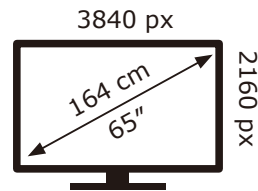

PHILIPS

65OLED707/12

112 kWh/1000h

2019/2013

PHILIPS

65OLED707/12

112 kWh/1000h

2019/2013