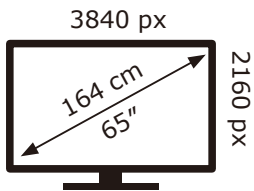

PHILIPS

65OLED707/12

112 kWh/1000h

2019/2013

PHILIPS

65OLED707/12

112 kWh/1000h

2019/2013