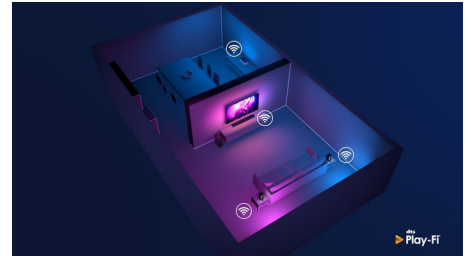

DTS Play-Fi compatible

With DTS Play-Fi on your Philips TV you can connect to compatible speakers in any room. Got wireless speakers in the kitchen? Listen to the movie while you make a snack or keep up with the sports commentary while you get everyone drinks.