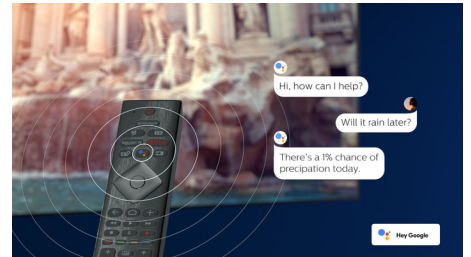

Google Assistant

Control your Philips Android TV with your voice. Want to play a game, watch Netflix, or find content and apps in the Google Play store? Just tell your TV. You can even command all Google Assistant-compatible smart home devices-like dimming the lights and setting the thermostat on movie night. Without leaving the sofa.