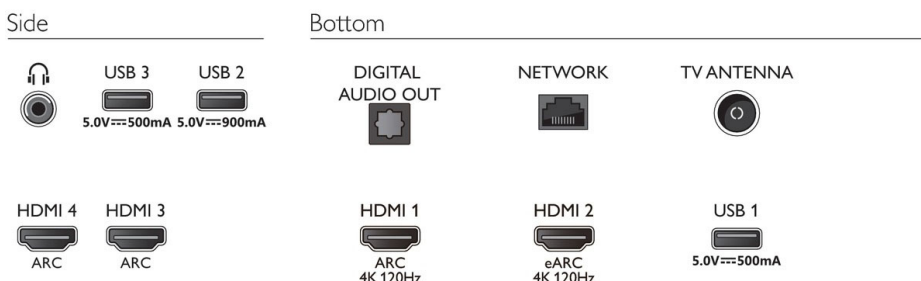

Multimedia Applications

- Video Playback Formats: Containers: AVI, MKV, H264/MPEG-4 AVC, MPEG-1, MPEG-2, MPEG-4, VP9, HEVC (H.265), AV1
- Subtitles Formats Support: .SRT, .SUB, .TXT, .SMI
- Music Playback Formats: AAC, MP3, WAV, WMA (v2 up to v9.2), WMA-PRO (v9 and v10)
- Picture Playback Formats: JPEG, BMP, GIF, PNG, 360 photo, HEIF

Power

- Mains power: AC 220 - 240 V 50/60Hz
- Standby power consumption: <0.5W
- Ambient temperature: 5 °C to 35 °C
- Power Saving Features: Auto switch-off timer, Light sensor, Picture mute (for radio), Eco mode

Sound

- Audio: Output power : 50 Watt (RMS), 2.1

Channel

- Codec: AC-4, Dolby Atmos, DTS-HD(M6), Dolby Digital MS12 V2.5
- Speaker configuration: 10Wx2 mid-high speaker, 30W sub-woofer
- Sound Enhancement: A.I. Sound, Clear Dialogue, Dolby Atmos, Dolby Bass Enhancement, Dolby Volume Leveler, Night mode, A.I. EQ, DTS Play-Fi, Mimi Sound Personalization

Dimensions

- VESA wall mount compatible: 300 x 300 mm
- Box dimensions (W x H x D): 1660.0 x 1002.0 x 170.0 mm
- Product weight: 27.9 kg
- Product weight (+stand): 28.3 kg
- Set dimensions (W x H x D): 1448.7 x 829.5 x 58.0 mm
- Set dimensions with stand (W x H x D): 1448.7 x 845.9 x 280.0 mm
- Weight incl. Packaging: 35.6 kg

Accessories

- Included Accessories: Legal and safety brochure, Power cord, Quick start guide (x1), Remote Control, Table top stand, 2 x AAA Batteries

Connections

Issue date 2021-09-17

Version: 1.0.1

12 NC: 8670 001 80449
EAN: 87 18863 03193 3

© 2021 Koninklijke Philips N.V.
All Rights reserved.

Specifications are subject to change without notice.
Trademarks are the property of Koninklijke Philips N.V.
or their respective owners.

www.philips.com

* Memory size (Flash) : 16G, the actual available disc space may differ (dependant on e.g. (pre-)installed apps, installed operating system, etc.)

* EPG and actual visibility (up to 8 days) is country and operator dependent.

* Android App offerings vary per country. For more details please visit your local Google Play Store.

* The TV supports DVB reception for 'Free to air' broadcast. Specific DVB operators may not be supported. An up to date list can be found in the FAQ section of the Philips support website. For some operators Conditional Access and subscription are required. Contact your operator for more information.

* Philips TV Remote app and related functionalities vary per TV model, operator, and country, as well as smart device model and OS. For more details please visit: www.philips.com/TVRemoteapp.

* Smart TV app offerings vary per TV model and country. For more details please visit: www.philips.com/smarttv.

* Amazon Prime is available in selected languages and countries.

* Google Assistant is available on Philips Android TVs running on Android O (8) or higher OS version. Google Assistant is available in selected languages and countries.

* Netflix subscription required. Subject to terms at <https://www.netflix.com>

* Image depicted on the website are non-contractual pictures. Please always refer to the actual TV that are sold in the retail or stores.