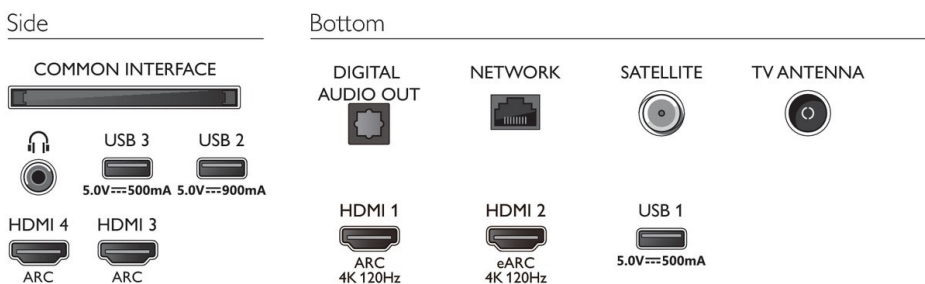

EU Energy card

- EPREL registration numbers: 590102
- Diagonal screen size (inch): 65
- Diagonal screen size (metric): 164
- Energy class for SDR: G
- On mode power demand for SDR: 137 Kwh/1000h
- Energy class for HDR: G
- On mode power demand for HDR: 106 Kwh/1000h
- Networked standby mode: <2.0 W
- Off mode power consumption: n.a.
- Panel technology used: OLED

Sound

- Audio: Output power : 50 Watt (RMS), 2.1 Channel
- Codec: AC-4, Dolby Atmos, DTS-HD(M6), Dolby Digital MS12 V2.5
- Speaker configuration: 10Wx2 mid-high speaker, 30W sub-woofer
- Sound Enhancement: A.I. Sound, Clear Dialogue,

Dolby Atmos, Dolby Bass Enhancement, Dolby Volume Leveler, Night mode, A.I. EQ, DTS Play-Fi, Mimi Sound Personalization

Dimensions

- Wall mount compatible: 300 x 300 mm
- Box dimensions (W x H x D): 1660.0 x 1002.0 x 170.0 mm
- Product weight: 27.9 kg
- Product weight (+stand): 28.3 kg
- Set dimensions (W x H x D): 1448.7 x 829.5 x 58.0 mm
- Set dimensions with stand (W x H x D): 1448.7 x 845.9 x 280.0 mm
- Stand dimensions (W x H x D): 797.5 x 19.0 x 280.0 mm
- Weight incl. Packaging: 35.6 kg

Accessories

- Included Accessories: Legal and safety brochure, Power cord, Quick start guide (x1), Remote Control, Table top stand
- Included batteries: 2 x AAA Batteries

Design

- Colors of TV: Metal bezel frame
- Stand design: Metal dark chrome facet sticks

Connections

Issue date 2022-07-14

Version: 9.1.1

12 NC: 8670 001 75014
EAN: 87 18863 02898 8

© 2022 Koninklijke Philips N.V.
All Rights reserved.

Specifications are subject to change without notice.
Trademarks are the property of Koninklijke Philips N.V. or their respective owners.

www.philips.com

* Memory size (Flash) : 16G, the actual available disc space may differ (dependant on e.g. (pre-)installed apps, installed operating system, etc.)

* EPG and actual visibility (up to 8 days) is country and operator dependent.

* Android App offerings vary per country. For more details please visit your local Google Play Store.

* The TV supports DVB reception for 'Free to air' broadcast. Specific DVB operators may not be supported. An up to date list can be found in the FAQ section of the Philips support website. For some operators Conditional Access and subscription are required. Contact your operator for more information.

* Philips TV Remote app and related functionalities vary per TV model, operator, and country, as well as smart device model and OS. For more details please visit: www.philips.com/TVRemoteapp.

* USB recording for digital channels only, recordings may be limited by broadcast copy protection (CI+). Country and channel restrictions may apply.

* This television contains lead only in certain parts or components where no technology alternatives exist in accordance with existing exemption clauses under the RoHS Directive.

* Amazon, Alexa and all related logos are trademarks of Amazon.com, Inc. or its affiliates. Amazon Alexa is available in selected languages and countries.

* Amazon Prime is available in selected languages and countries.

* Disney+ subscription required. Subject to terms at <https://www.disneyplus.com> (c) 2020 Disney and its related entities. Disney+ is available in selected languages and countries.

* Google Assistant is available on Philips Android TVs running on Android O (8) or higher OS version. Google Assistant is available in selected languages and countries.

* Netflix subscription required. Subject to terms at <https://www.netflix.com>

* Rakuten TV is available in selected languages and countries.

* Philips OLED TV panels have been certified as flicker-free and discomfort glare free by UL.