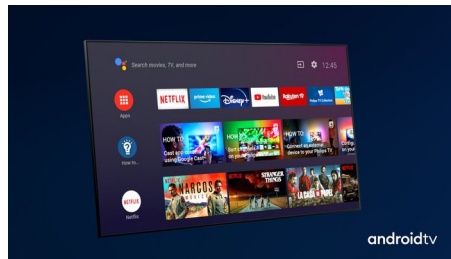

Simply smart. Android TV

Your Philips Android TV gives you the content you want-when you want it. You can customize the home screen to display your favorite apps, making it simple to start

streaming the movies and shows you love. Or pick up where you left off.