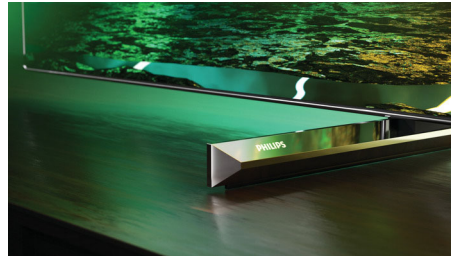

Premium materials

Every inch of this TV looks and feels premium. The ultra-thin metal bezel. The beautiful aluminum feet. Or the remote with a backlit Ambilight key, which makes it easy to turn on Ambilight-even in the dark.