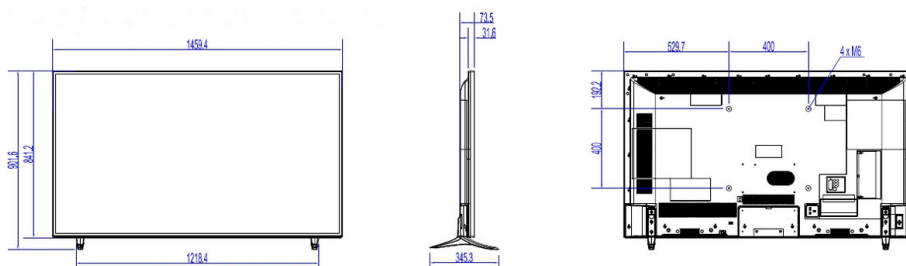

Specifications

Picture/Display

- Display: 4K Ultra HD LED
- Diagonal screen size: 65 inch / 164 cm
- Aspect ratio: 16:9
- Panel resolution: 3840x2160p
- Brightness: 350 cd/m²
- Contrast ratio (typical): 4000
- Viewing angle: 178° (H) / 178° (V)

Supported Display Resolution

- HDMI: Up to 3840x2160p@60Hz
- Tuner: T2 HEVC: up to 3840x2160@60Hz, Others: up to 1920x1080p@60Hz
- USB: HEVC: up to 3840x2160@60Hz, Others: up to 1920x1080@60Hz

Accessories

Dimensions

- Set dimensions (W x H x D): 1459 x 841 x 73.5 mm
- Set dimensions with stand (W x H x D): 1459 x 902 x 345 mm
- Product weight: 23.5 kg
- Product weight (+stand): 24.1 kg
- VESA wall mount compatible: M6, 400 x 400 mm