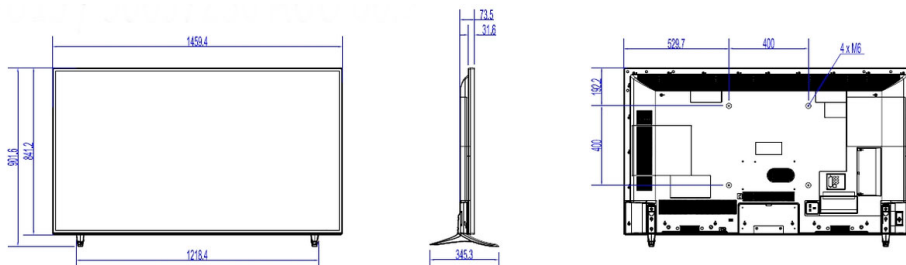

Specifications

Picture/Display

- Display: 4K Ultra HD LED
- Diagonal screen size: 65 inch / 164 cm
- Aspect ratio: 16:9
- Panel resolution: 3840x2160p
- Brightness: 350 cd/m²
- Contrast ratio (typical): 4000
- Viewing angle: 178° (H) / 178° (V)

Supported Display Resolution

- HDMI: Up to 3840x2160p@60Hz
- Tuner: T2 HEVC: up to 3840x2160@60Hz, Others: up to 1920x1080p@60Hz
- USB: HEVC: up to 3840x2160@60Hz, Others: up to 1920x1080@60Hz

Accessories

Dimensions

- Set dimensions (W x H x D): 1459 x 841 x 73.5 mm
- Set dimensions with stand (W x H x D): 1459 x 902 x 345 mm
- Product weight: 23.5 kg
- Product weight (+stand): 24.1 kg
- VESA wall mount compatible: M6, 400 x 400 mm