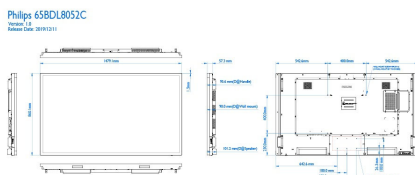

Operating conditions

- Temperature range (operation): 0 ~ 40 °C
- Temperature range (storage): -20 ~ 60 °C
- Relative humidity: 20 ~ 80%(operating),5 ~95%(storage) %
- Altitude: 0 ~ 3000 m
- MTBF: 30,000 hour(s)

Sound

- Built-in speakers: 2 x 20W RMS

Accessories

- Included Accessories: Philips logo (x1), RS232 Daisy chain cable (x1), Cleaning cloth (x1), DVI - I Cable (1.8m) (x1), HDMI Cable (3m) (x1), HDMI transmitter (x1), IR sensor cable (1.8 m) (x1), M2 Screw (x2), M3 screw (x2), Power cable (x3), Touch Pen (x2), USB A to B cable (3m) (x1), USB Cover (x1), AAA batteries (x1), Quick start guide (x1), Remote control (x1), RS232 cable (3 m) (x1)

Multimedia Applications

- USB Playback Audio: AAC, M4A, MP3, WMA
- USB Playback Picture: BMP, JPEG, JPG, PNG
- USB Playback Video: ASF, AVI, FLV, MKV, MP4, MPEG, MPG, TS, VOB, WEBM, WMV, DAT

Miscellaneous

- On-Screen Display Languages: English, French, German, Spanish, Polish, Turkish, Russian, Italian, Simplified Chinese, Traditional Chinese, Arabic, Japanese, Danish, Dutch, Finnish, Norwegian, Portuguese, Swedish
- Regulatory approvals: CE, RoHS, CB, CU, EMF, FCC, Class A, ETL, PSB
- Warranty: 3 year warranty

Internal Player

- CPU: Intel Core i7
- Storage: 256GB eMMC
- GPU: Nvidia GT730
- RAM: 8GB DDR4

Multi-touch Interactivity

- Touch points: 10 simultaneous touch points

Issue date 2021-02-28

Version: 6.0.1

12 NC: 8670 001 67645
EAN: 87 12581 76739 6

© 2021 Koninklijke Philips N.V.
All Rights reserved.

Specifications are subject to change without notice.
Trademarks are the property of Koninklijke Philips N.V.
or their respective owners.

www.philips.com