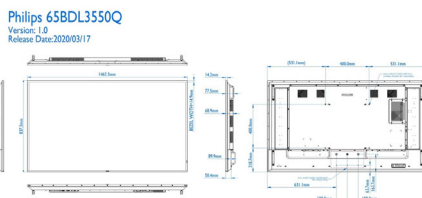

Operating conditions

- Altitude: 0 ~ 3000 m
- Temperature range (operation): 0 ~ 40 °C
- Temperature range (storage): -20 ~ 60 °C
- MTBF: 50,000 hour(s)
- Humidity range (operation)[RH]: 20 ~ 80% RH (No condensation)
- Humidity range (storage) [RH]: 5 ~ 95% RH (No condensation)

Power

- Mains power: 100 - 240V~, 50/60Hz
- Standby power consumption: <0.5W
- Power Saving Features: Smart Power
- Consumption (Max): 210 W

- Consumption (Typical): 155 W
- Energy Label Class: G

Sound

- Built-in speakers: 2 x 10W RMS

Accessories

- Included accessories: AC Power Cord, RS232 cable, Remote Control, Batteries for remote control, Quick start guide, HDMI cable
- Included Accessories: IR sensor cable (1.8 m) (x1), RS232 daisy-chain cable, M3 screw (x2), Philips logo (x1), USB Cover (x1)

Multimedia Applications

- USB Playback Video: MPEG, H.264, H.263, H.265, VP8
- USB Playback Picture: BMP, JPEG, PNG
- USB Playback Audio: AAC, HEAAC, MPEG

Miscellaneous

- Warranty: 3 year warranty
- On-Screen Display Languages: Simplified Chinese, Traditional Chinese, English, French, German, Italian, Polish, Russian, Spanish, Turkish, Japanese, Arabic
- Regulatory approvals: CE, CB, BSMI, CU, EPA, ETL, FCC, Class A, PSB, VCCI, J-Moss

Internal Player

- CPU: Dual core cortex A53 1.1G Hz, Dual core cortex A73 1.15G Hz
- GPU: ARM Mali G51
- Memory: 2GB DDR3, 8GB

Issue date 2021-06-04

Version: 4.1.1

12 NC: 8670 001 66122
EAN: 87 12581 76544 6

© 2021 Koninklijke Philips N.V.
All Rights reserved.

Specifications are subject to change without notice.
Trademarks are the property of Koninklijke Philips N.V.
or their respective owners.

www.philips.com