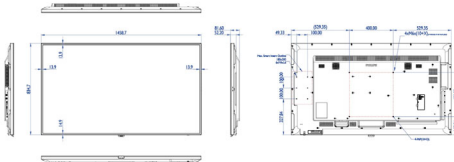

Operating conditions

- Altitude: 0 ~ 3000 m
- Temperature range (operation): 0 ~ 40 °C
- Temperature range (storage): -20 ~ 60 °C
- Relative humidity: 20 ~ 80% (operation), 5 - 95% (storage) %
- MTBF: 50,000 hour(s)

Power

- Mains power: 100 ~ 240 VAC, 50 ~ 60 Hz
- Consumption (On mode): 110 W
- Standby power consumption: <0.5W
- Power Saving Features: Smart Power
- Consumption (Max): 295 W
- Consumption (Typical): 165 W
- Energy Label Class: G

Sound

- Built-in speakers: 2 x 10W RMS

Accessories

- Included accessories: AC Power Cord, RS232 cable, Batteries for remote control, Quick start guide, Remote Control, HDMI cable, IR sensor cable (1.8M)
- Included Accessories: RS232 daisy-chain cable, USB Cover and screw x1
- Stand: BM05922

Multimedia Applications

- USB Playback Video: ASF, AVI, DAT, FLV, MKV, MP4, MPEG, MPG, TS, VOB, WEBM, WMV, TRP
- USB Playback Picture: BMP, JPEG, JPG, PNG
- USB Playback Audio: AAC, M4A, MP3, WMA

Miscellaneous

- Warranty: 3 year warranty
- On-Screen Display Languages: Arabic, Simplified Chinese, Traditional Chinese, English, French, German, Italian, Polish, Russian, Spanish, Turkish, Japanese, Czech, Danish, Dutch, Finnish, Norwegian, Portuguese, Swedish
- Regulatory approvals: BSMI, CB, CCC, CE, EAC, EMF, EnergyStar 7.0, FCC, Class B, PSB, UL/cUL, CECP

Internal Player

- Storage: 8GB eMMC
- CPU: Quad Core Full HD
- Memory: 2GB DDR3

Issue date 2021-05-26

Version: 14.1.1

12 NC: 8670 001 42306
EAN: 87 12581 74358 1

© 2021 Koninklijke Philips N.V.
All Rights reserved.

Specifications are subject to change without notice.
Trademarks are the property of Koninklijke Philips N.V.
or their respective owners.

www.philips.com