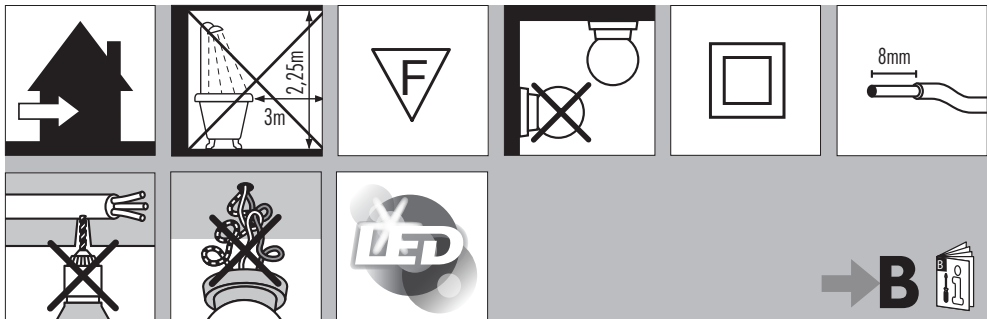

PHILIPS

4404.029.0209 I
Last update: 01/28/16

PHILIPS

PHILIPS LIGHTING (CHINA) INVESTMENT CO., LTD.
BUILDING NO. 9, LANE 888, TIANLIN ROAD,
MINHANG DISTRICT, SHANGHAI, CHINA, 200233
飞利浦照明（中国）投资有限公司
中国上海市闵行区田林路888弄9号楼，邮编：200233