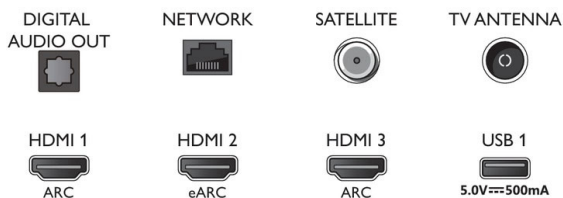

Design

- Colours of TV: Anthracite grey bezel
- Stand design: Swivel +/- 15 degree, Anthracite grey stand

Accessories

- Included accessories: Remote Control, Quick start guide, Legal and safety brochure, Power cord, Tabletop stand
- Included batteries: 2 x AAA Batteries

Connections

Side

Bottom

Issue date 2022-06-05

Version: 9.3.1

12 NC: 8670 001 74934
EAN: 87 18863 02867 4

© 2022 Koninklijke Philips N.V.
All Rights reserved.

Specifications are subject to change without notice.
Trademarks are the property of Koninklijke Philips N.V.
or their respective owners.