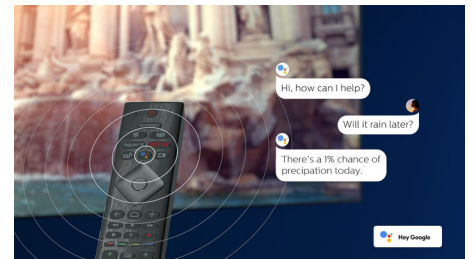

DTS Play-Fi compatible

With DTS Play-Fi on your Philips TV you can connect to compatible speakers in any room. Got wireless speakers in the kitchen? Listen to the film while you make a snack, or keep up with the sports commentary while you get everyone drinks.

HDMI 2.1 VRR and low latency

Your Philips TV boasts the latest HDMI 2.1 connectivity, and the TV automatically switches to a low latency setting when you start playing a game on your console. VRR is supported for smooth fast-action gameplay. Ambilight's gaming mode brings the thrill right into the room.

AI voice control

Push a button on the remote to talk to the Google Assistant. Control the TV or Google Assistant-compatible smart home devices with your voice. Or ask Alexa to control the TV via Alexa-enabled devices.

Slim, attractive design

Placing your TV in a corner or in an awkward position? The central swivel stand ensures that you'll always be able to angle the screen just so. Wherever your TV sits, the virtually bezel-free screen adds a sophisticated touch.