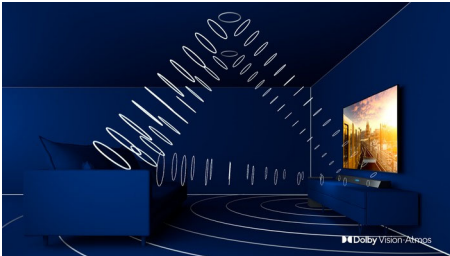

With Philips Ambilight, every moment feels closer. Intelligent LEDs around the edge of the TV respond to the on-screen action and emit an immersive glow that's simply captivating. Experience it once and wonder how you enjoyed TV without it.

Dolby Vision + Dolby Atmos

Support for Dolby's premium sound and video formats means that the HDR content that you watch will look—and sound—glorious. You'll enjoy a picture that reflects the director's original intentions and experience spacious sound with real clarity and depth.

Slim, attractive design

Placing your TV in a corner or in an awkward position? The central swivel stand ensures that you'll always be able to angle the screen just so. Wherever your TV sits, the virtually bezel-free screen adds a sophisticated touch.