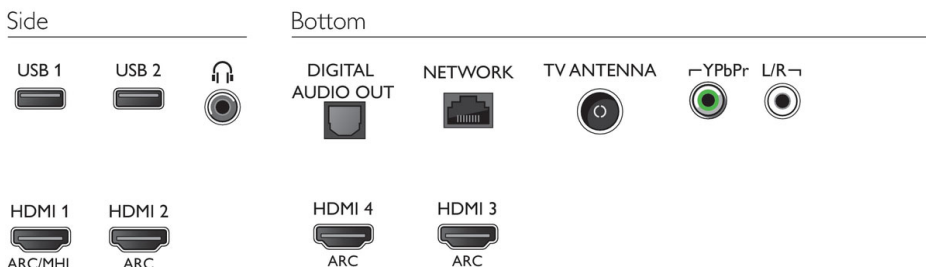

Multimedia Applications

- Video Playback Formats: Containers: AVI, MKV, H264/MPEG-4 AVC, MPEG-1, MPEG-2, MPEG-4, WMV9/VC1, VP9, HEVC (H.265)
- Subtitles Formats Support: .SRT, .SUB, .TXT, .SMI
- Music Playback Formats: AAC, MP3, WAV, WMA (v2 up to v9.2), WMA-PRO (v9 and v10)
- Picture Playback Formats: JPEG, BMP, GIF, PNG

Supported Display Resolution

- Computer inputs on all HDMI: up to 4K UHD 3840x2160 @60Hz
- Video inputs on all HDMI: up to 4K UHD 3840x2160 @60Hz

Tuner/Reception/Transmission

- HEVC support
- Digital TV: DVB-T/T2
- MPEG Support: MPEG2, MPEG4
- Video Playback: NTSC, PAL, SECAM
- TV Program guide*: 8 day Electronic Program Guide
- Signal strength indication

Power

- Mains power: AC 220 - 240 V 50/60Hz
- Ambient temperature: 5 °C to 35 °C
- Power Saving Features: Auto switch-off timer, Picture mute (for radio), Light sensor

Dimensions

- Box dimensions (W x H x D): 1360 x 860 x 160 mm
- Set dimensions (W x H x D): 1244.2 x 729 x 78.2 mm

- Set dimensions with stand (W x H x D): 1244.2 x 781.2 x 266.14 mm
- VESA wall mount compatible: 300 x 200 mm
- Product weight: 15.32 kg
- Product weight (+stand): 16.12 kg
- Weight incl. Packaging: 20.7 kg

Accessories

- Included accessories: Remote Control, 2 x AA Batteries, Quick start guide, Legal and safety brochure, Power cord, Mini-jack to L/R cable, Mini-jack to YPbPr cable, Table top stand

Connections

Issue date 2019-09-19

Version: 14.1.1

12 NC: 8670 001 55646
EAN: 87 18863 01698 5

© 2019 Koninklijke Philips N.V.
All Rights reserved.

Specifications are subject to change without notice.
Trademarks are the property of Koninklijke Philips N.V.
or their respective owners.

www.philips.com

* EPG and actual visibility (up to 8 days) is country and operator dependent.
* Android App offerings vary per country. For more details please visit your local Google Play Store.
* Smart TV app offerings vary per TV model and country. For more details please visit: www.philips.com/smarttv.
* This television contains lead only in certain parts or components where no technology alternatives exist in accordance with existing exemption clauses under the RoHS Directive.
* Its functionality is subject to ChromeCast built-in apps and smart devices. For more details, please visit ChromeCast built-in product pages.