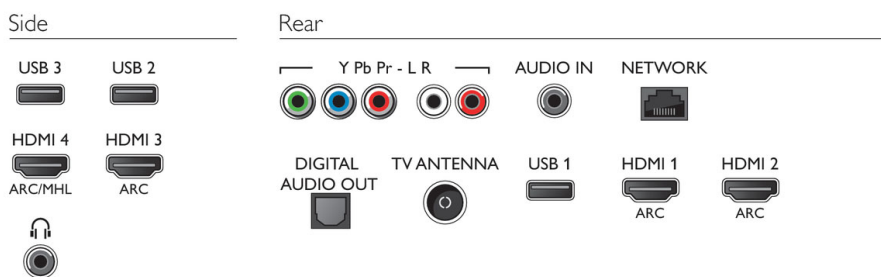

Accessories

- Included accessories: Remote Control, 2 x AAA Batteries, Table top stand, Quick start guide, Legal and safety brochure, Power cord

Smart TV Features

- User Interaction: MultiRoom Client and Server, SimplyShare
- SmartTV apps*: Youtube, Open Internet Browser, Social TV, TV on Demand, Online Video Stores
- Ease of Installation: Auto detect Philips devices, Device connection wizard, Network installation wizard, Settings assistant wizard
- Ease of Use: One-stop Smart Menu button, Onscreen Usermanual
- Firmware upgradeable: Firmware auto upgrade wizard, Firmware upgradeable via USB, Online firmware upgrade

- Interactive TV: HbbTV
- Philips TV Remote app*: Apps, Channels, Control, NowOnTV, TV Guide, Video On Demand
- Program: Pause TV, USB Recording*
- Screen Format Adjustments: Advance - Shift, Basic - Fill Screen, Fit to Screen, Zoom, Stretch

Android

- Memory size: 8GB, extendable via USB storage
- OS: Android™ 5.1 (Lollipop)
- Pre-installed apps: Google Play Movies*, Google Play Music*, Google search, YouTube
- Memory size to install apps: 4GB

Processing

- Processing Power: Quad Core

Connections

Issue date 2018-05-10

Version: 10.0.3

12 NC: 8670 001 38993
EAN: 87 18863 00977 2

© 2018 Koninklijke Philips N.V.
All Rights reserved.

Specifications are subject to change without notice.
Trademarks are the property of Koninklijke Philips N.V.
or their respective owners.

www.philips.com