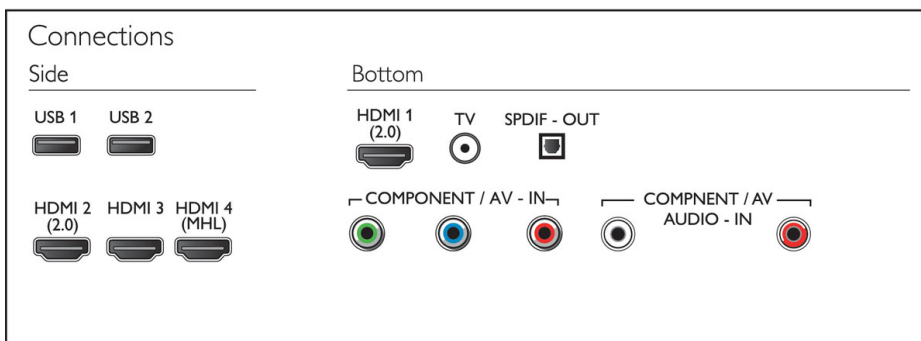

Four HDMI inputs with Easylink

Avoid cable clutter with a single cable to carry both picture and audio signals from your devices to your TV. HDMI uses uncompressed signals, ensuring the highest quality from source to screen. Together with Philips Easylink, you'll need only one remote control to perform most operations on your TV, DVD, Blu-ray, set top box or home theatre system.

Picture Performance Index

Picture Performance Index combines Philips display technology and advanced picture processing engines to improve the elements of perception: sharpness, motion, contrast and color. No matter the source, you'll always enjoy razor sharp pictures with incredible detail and depth, the deepest blacks, the brightest whites, and the most vivid, brilliant colors as well as natural, lifelike skin tones every time.

Pixel Plus Ultra HD

Experience 4K Ultra HD sharpness with the Philips Pixel Plus Ultra HD engine. It optimizes picture quality to deliver smooth, fluid images with incredible detail and depth – Enjoy sharper 4K images with brighter whites and blacker blacks every time.

USB (photos, music, video)

Share the fun. Connect your USB memory-stick, digital camera, mp3 player or other multimedia device to the USB port on your TV to enjoy photos, videos and music with the easy to use onscreen content browser.

Issue date 2018-05-10

Version: 5.0.1

12 NC: 8670 001 39092
EAN: 87 18863 00994 9

© 2018 Koninklijke Philips N.V.
All Rights reserved.

Specifications are subject to change without notice. Trademarks are the property of Koninklijke Philips N.V. or their respective owners.

www.philips.com

* EPG and actual visibility (up to 8 days) is country and operator dependent.
* The TV supports DVB reception for 'Free to air' broadcast. Specific DVB operators may not be supported. An up to date list can be found in the FAQ section of the Philips support website. For some operators Conditional Access and subscription are required. Contact your operator for more information.