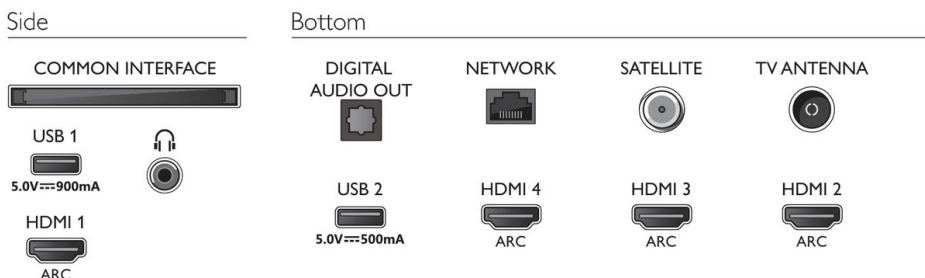

EU Energy card

- EPREL registration numbers: 420631
- Diagonal screen size (inch): 55
- Diagonal screen size (metric): 139
- Energy class for SDR: G
- On mode power demand for SDR: 96 kWh/1000h
- Energy class for HDR: G
- On mode power demand for HDR: 125 kWh/1000h
- Networked standby mode: <2.0 W
- Off mode power consumption: n.a.
- Panel technology used: LED LCD

Sound

- Sound Enhancement: 5 Band Equalizer, A.I. Sound, Clear Dialogue, Dolby Bass Enhancement, Dolby Volume

- Leveller, Night mode, Dolby Atmos®
- Speaker configuration: 2 x 6 W mid speaker, 2 x 9 W high speaker, 20 W woofer
- Audio: Sound by Bowers & Wilkins, 2.1.2 Channel, Output power: 50 Watt (RMS)
- Codec: AC-4, Dolby Atmos®, Dolby Digital MS12 V2.3, DTS-HD(M6)

Dimensions

- Box dimensions (W x H x D): 1360.0 x 952.0 x 170.0 mm
- Product weight: 16.7 kg
- Product weight (+stand): 21.8 kg
- Set dimensions (W x H x D): 1230.8 x 717.9 x 60.8 mm
- Set dimensions with stand (W x H x D): 1230.8 x 792.6 x 281.8 mm
- Stand dimensions (W x H x D): 880.0 x 80.0 x 281.8 mm
- Weight incl. Packaging: 25.8 kg
- VESA wall mount compatible: 300 x 300 mm

Design

- Colours of TV: Mid silver metal bezel
- Stand design: Dark chrome sound solution

Accessories

- Included Accessories: Legal and safety brochure, Power cord, Quick start guide (x 1), Remote Control, 2 x AAA Batteries, Stand with sound solution

Connections

Issue date 2022-04-26
Version: 12.2.1
12 NC: 8670 001 66972
EAN: 87 18863 02407 2

© 2022 Koninklijke Philips N.V. All Rights reserved.
Specifications are subject to change without notice. Trademarks are the property of Koninklijke Philips N.V. or their respective owners.
www.philips.com

* EPG and actual visibility (up to 8 days) is country- and operator-dependent.
* Android App offerings vary per country. For more details please visit your local Google Play Store.
* Energy consumption in kWh per year based on the power consumption of the television operating 4 hours per day for 365 days. The actual energy consumption will depend on how the television is used.
* The TV supports DVB reception for 'Free to air' broadcast. Specific DVB operators may not be supported. An up to date list can be found in the FAQ section of the Philips support website. For some operators Conditional Access and subscription are required. Contact your operator for more information.
* Philips TV Remote app and related functionalities vary per TV model, operator and country, as well as smart device model and OS. For more details please visit: www.philips.com/TVRemoteapp.
* Smart TV app availability varies per TV model and country. For more details please visit: www.philips.com/smarttv.
* USB recording for digital channels only, recordings may be limited by broadcast copy protection (CI+). Country and channel restrictions may apply.
* Please note that your Amazon Apps may not always be available in your country. (Currently Amazon apps works only in the UK, Germany and Austria)
* This television contains lead only in certain parts or components where no technology alternatives exist in accordance with existing exemption clauses under the RoHS Directive.
* Cloud Gaming offering depends on game providers.
* *Memory size (Flash): 16 GB (the actual available disk space may differ depending on e.g. (pre-)installed apps, installed operating system etc.)
* HDMI connection is required for soundbar, speaker and other audio device.