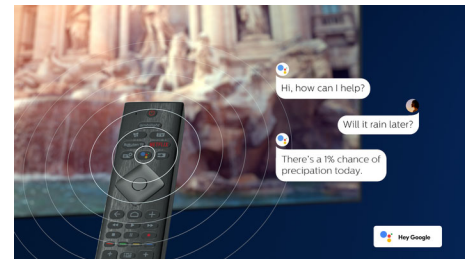

Voice assistant

Control your Philips Android TV with your voice. Want to play a game, watch Netflix or find content and apps in the Google Play store? Just tell your TV. You can even command all Google Assistant-compatible smart home devices, like dimming the lights and setting the thermostat on movie night. Without leaving the sofa. The days of searching for the TV remote are over. Now you can use your voice to control your Philips smart TV via Alexa-enabled devices, like Amazon Echo. Turn your TV on, change the channel, switch to your gaming console and more with Alexa.