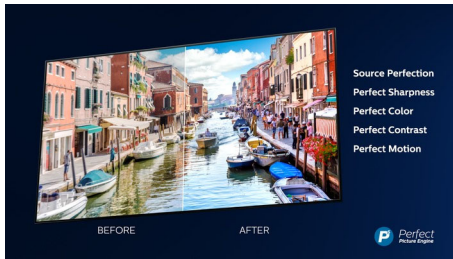

Highlights

P5 Perfect Picture Engine

The Philips P5 engine delivers a picture as brilliant as the content you love. Details have noticeably more depth. Colours are vivid, while skin tones look natural. Contrast is so crisp you'll feel every detail. Motion is perfectly smooth.