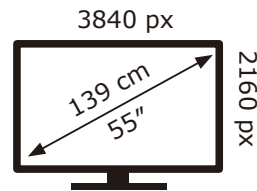

82 kWh/1000h

ABCDEF**G**
HDR
138 kWh/1000h