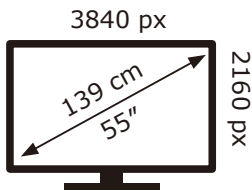

PHILIPS

55PUS8837/12

82 kWh/1000h

ABCDEF**G**
HDR
 138 kWh/1000h

2019/2013

PHILIPS

55PUS8837/12

82 kWh/1000h