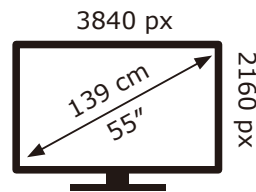

82 kWh/1000h

ABCDEF**G**
HDR
138 kWh/1000h