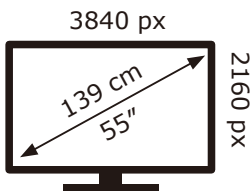

ENERG

PHILIPS

55PUS8807/12

82 kWh/1000h

ABCDEF**G**
HDR
138 kWh/1000h

2019/2013

ENERG

PHILIPS