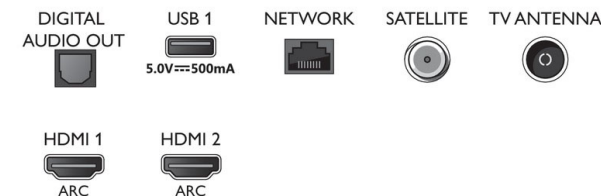

Design

- Colors of TV: Plastic gun metal bezel
- Stand design: Mid silver groove stand

Connections

Side

Bottom

Issue date 2022-07-14

Version: 12.4.1

12 NC: 8670 001 65808
EAN: 87 18863 02333 4