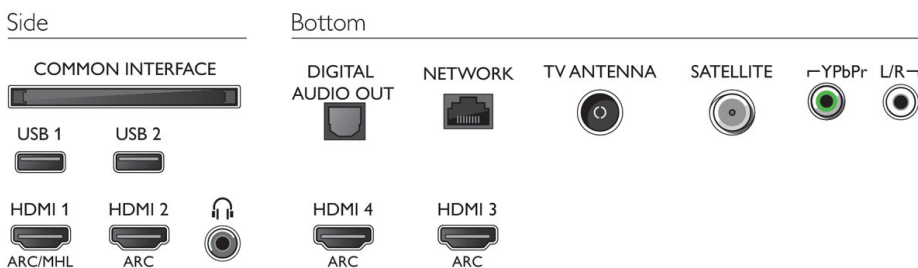

Connections

Issue date 2019-06-07

Version: 10.1.1

12 NC: 8670 001 52504
EAN: 87 18863 01556 8

© 2019 Koninklijke Philips N.V.
All Rights reserved.

Specifications are subject to change without notice.
Trademarks are the property of Koninklijke Philips N.V.
or their respective owners.

www.philips.com

* EPG and actual visibility (up to 8 days) is country- and operator-dependent.
* Android App offerings vary per country. For more details please visit your local Google Play Store.
* Energy consumption in kWh per year based on the power consumption of the television operating 4 hours per day for 365 days. The actual energy consumption will depend on how the television is used.
* The TV supports DVB reception for 'Free to air' broadcast. Specific DVB operators may not be supported. An up to date list can be found in the FAQ section of the Philips support website. For some operators Conditional Access and subscription are required. Contact your operator for more information.
* Philips TV Remote app and related functionalities vary per TV model, operator and country, as well as smart device model and OS. For more details please visit: www.philips.com/TVRemoteapp.
* Smart TV app availability varies per TV model and country. For more details please visit: www.philips.com/smarttv.
* USB recording for digital channels only, recordings may be limited by broadcast copy protection (CI+). Country and channel restrictions may apply.
* Please note that your Amazon Apps may not always be available in your country. (Currently Amazon apps works only in the UK, Germany and Austria)
* This television contains lead only in certain parts or components where no technology alternatives exist in accordance with existing exemption clauses under the RoHS Directive.
* Its functionality is subject to ChromeCast built-in apps and smart devices. For more details, please visit ChromeCast built-in product pages.
* Google Assistant built in will come as a software update for 2018 Android TVs.