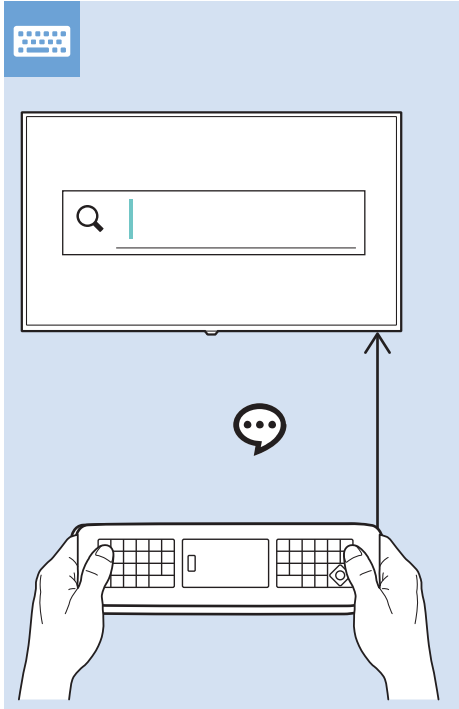

### Bluetooth - Gamepad, Keyboard, Mouse

VESA (x, y)

43" (108 cm) 200x200 mm M6

50" (126 cm) 200x200 mm M6

55" (139 cm) 300x200 mm M6

65" (164 cm) 400x200 mm M6

[www.philips.com/TVsupport](http://www.philips.com/TVsupport)