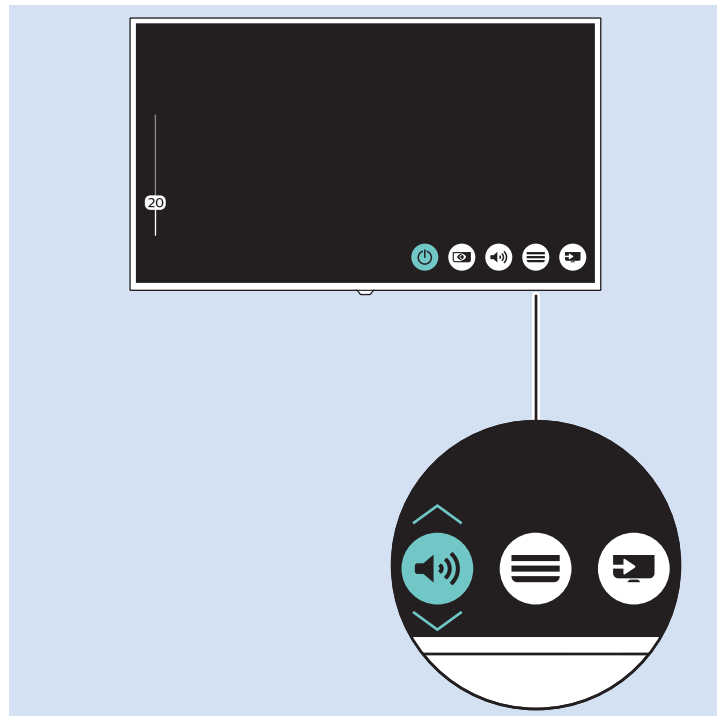

### Bluetooth - Gamepad, Keyboard, Mouse

VESA (x, y)

43" (108 cm) 200x200 mm M6

50" (126 cm) 200x200 mm M6

55" (139 cm) 300x200 mm M6

65" (164 cm) 400x200 mm M6

[www.philips.com/TVsupport](http://www.philips.com/TVsupport)