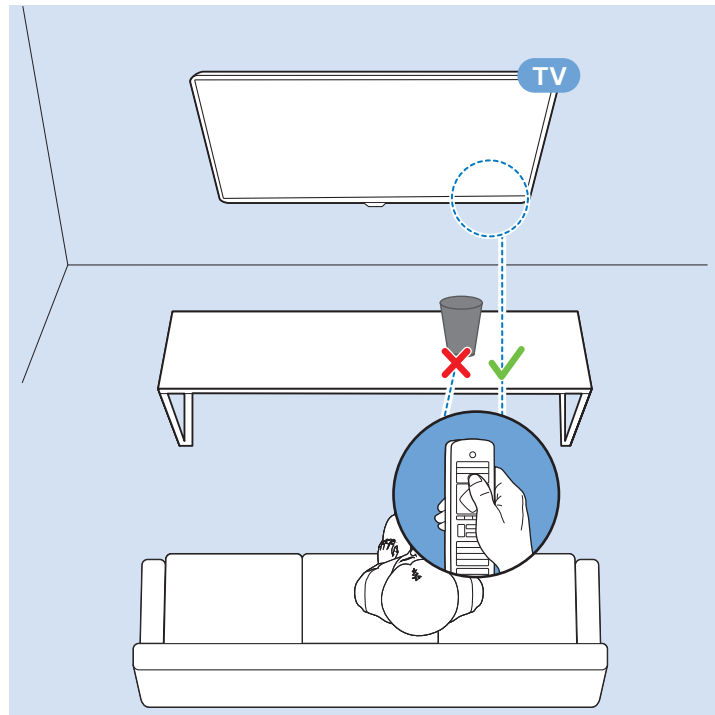

### Bluetooth - Gamepad, Keyboard, Mouse

VESA (x, y)

43" (108 cm) 200x200 mm M6

50" (126 cm) 200x200 mm M6

55" (139 cm) 300x200 mm M6

65" (164 cm) 400x200 mm M6

[www.philips.com/TVsupport](http://www.philips.com/TVsupport)