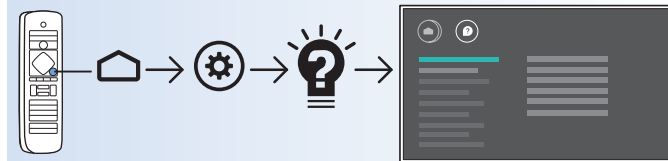

### Bluetooth - Gamepad, Keyboard, Mouse

VESA (x, y)

43" (108 cm) 200x200 mm M6

50" (126 cm) 200x200 mm M6

55" (139 cm) 300x200 mm M6

65" (164 cm) 400x200 mm M6

[www.philips.com/TVsupport](http://www.philips.com/TVsupport)