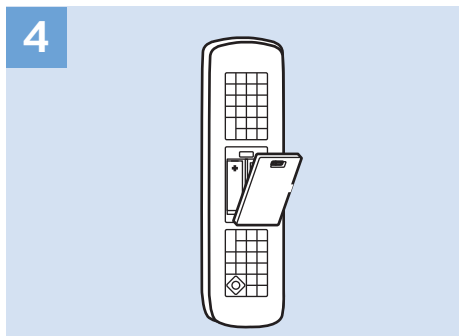

### Bluetooth - Gamepad, Keyboard, Mouse

VESA (x, y)

43" (108 cm) 200x200 mm M6

50" (126 cm) 200x200 mm M6

55" (139 cm) 300x200 mm M6

65" (164 cm) 400x200 mm M6

[www.philips.com/TVsupport](http://www.philips.com/TVsupport)