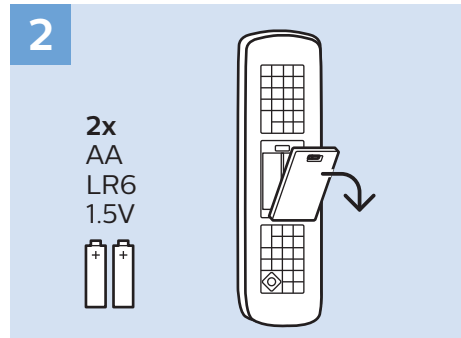

### Bluetooth - Gamepad, Keyboard, Mouse

VESA (x, y)

43" (108 cm) 200x200 mm M6

50" (126 cm) 200x200 mm M6

55" (139 cm) 300x200 mm M6

65" (164 cm) 400x200 mm M6

[www.philips.com/TVsupport](http://www.philips.com/TVsupport)