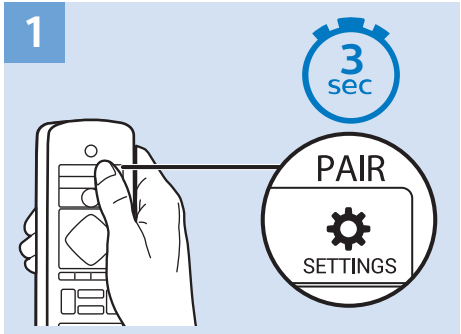

### Bluetooth - Gamepad, Keyboard, Mouse

VESA (x, y)

43" (108 cm) 200x200 mm M6

50" (126 cm) 200x200 mm M6

55" (139 cm) 300x200 mm M6

65" (164 cm) 400x200 mm M6

[www.philips.com/TVsupport](http://www.philips.com/TVsupport)