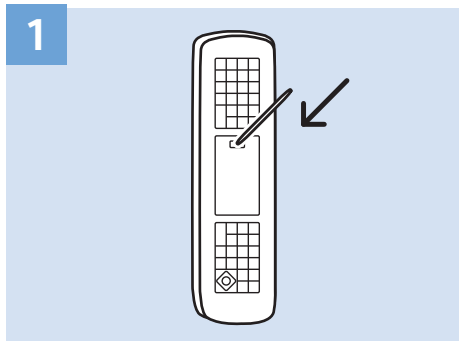

### Bluetooth - Gamepad, Keyboard, Mouse

VESA (x, y)

43" (108 cm) 200x200 mm M6

50" (126 cm) 200x200 mm M6

55" (139 cm) 300x200 mm M6

65" (164 cm) 400x200 mm M6

[www.philips.com/TVsupport](http://www.philips.com/TVsupport)