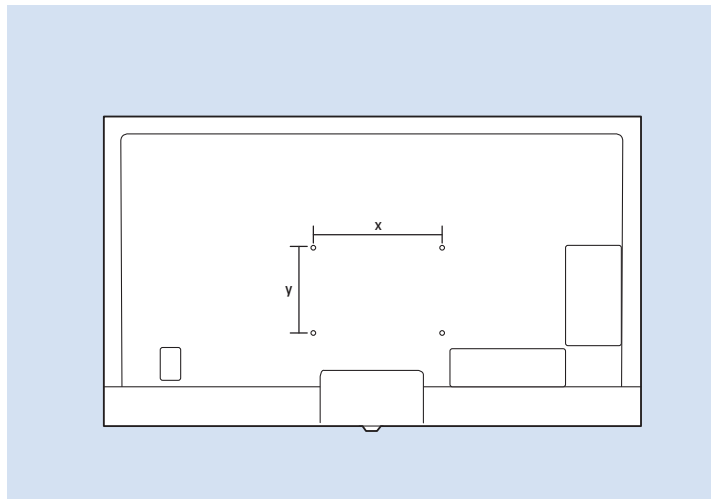

### Bluetooth - Gamepad, Keyboard, Mouse

VESA (x, y)

43" (108 cm) 200x200 mm M6

50" (126 cm) 200x200 mm M6

55" (139 cm) 300x200 mm M6

65" (164 cm) 400x200 mm M6

[www.philips.com/TVsupport](http://www.philips.com/TVsupport)