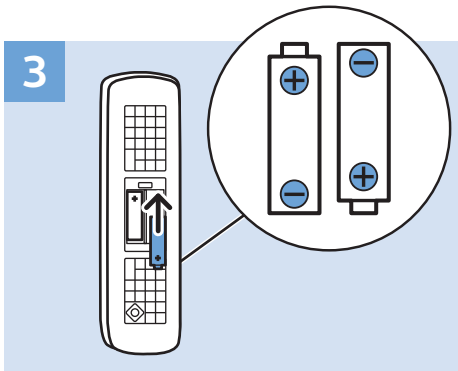

### Bluetooth - Gamepad, Keyboard, Mouse

VESA (x, y)

43" (108 cm) 200x200 mm M6

50" (126 cm) 200x200 mm M6

55" (139 cm) 300x200 mm M6

65" (164 cm) 400x200 mm M6

[www.philips.com/TVsupport](http://www.philips.com/TVsupport)