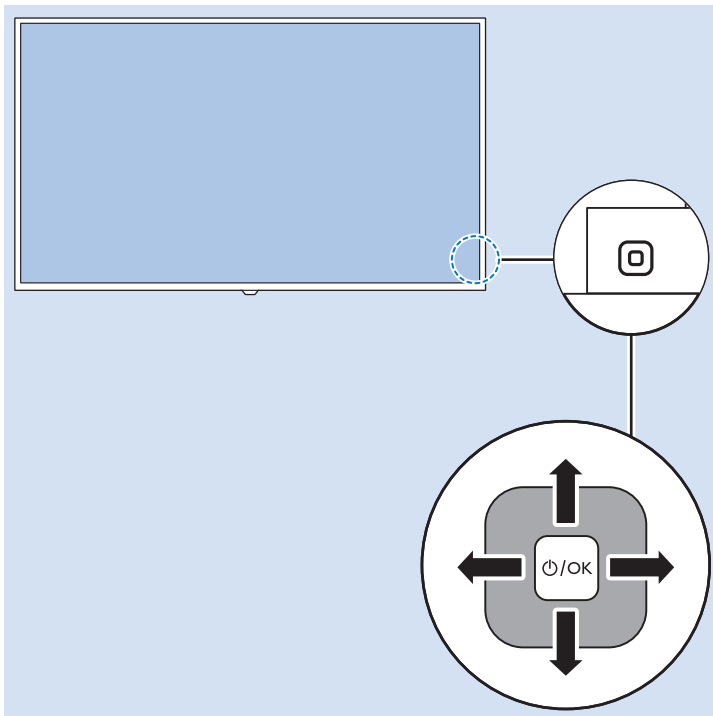

### Bluetooth - Gamepad, Keyboard, Mouse

VESA (x, y)

43" (108 cm) 200x200 mm M6

50" (126 cm) 200x200 mm M6

55" (139 cm) 300x200 mm M6

65" (164 cm) 400x200 mm M6

[www.philips.com/TVsupport](http://www.philips.com/TVsupport)