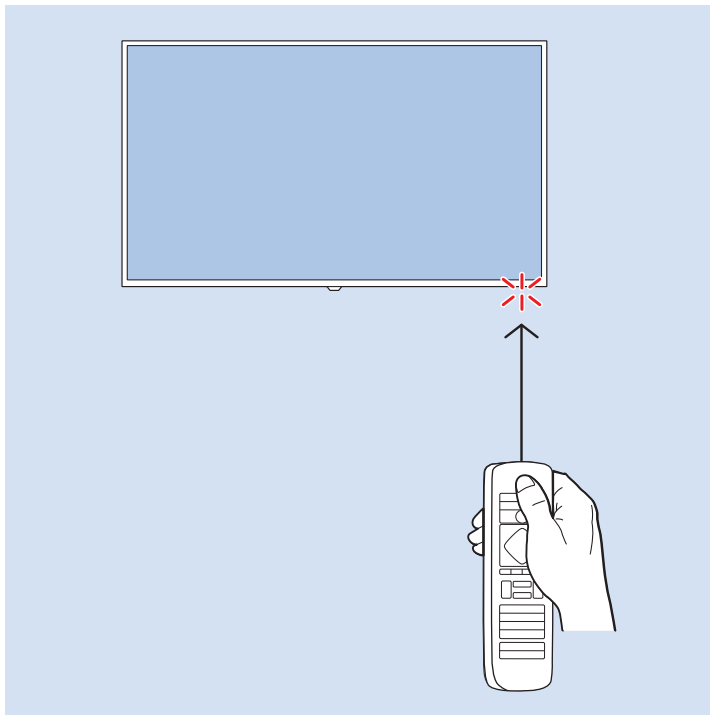

### Bluetooth - Gamepad, Keyboard, Mouse

VESA (x, y)

43" (108 cm) 200x200 mm M6

50" (126 cm) 200x200 mm M6

55" (139 cm) 300x200 mm M6

65" (164 cm) 400x200 mm M6

[www.philips.com/TVsupport](http://www.philips.com/TVsupport)