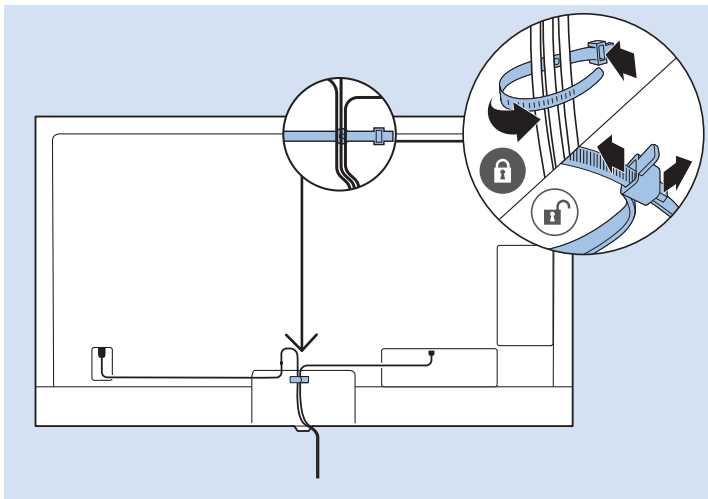

### Bluetooth - Gamepad, Keyboard, Mouse

VESA (x, y)

43" (108 cm) 200x200 mm M6

50" (126 cm) 200x200 mm M6

55" (139 cm) 300x200 mm M6

65" (164 cm) 400x200 mm M6

[www.philips.com/TVsupport](http://www.philips.com/TVsupport)