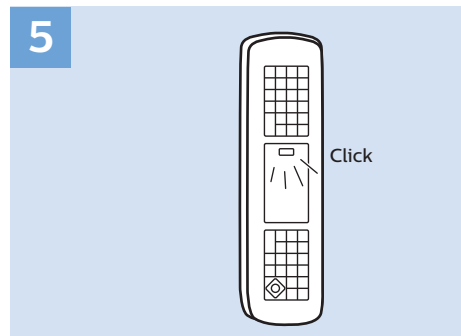

### Bluetooth - Gamepad, Keyboard, Mouse

VESA (x, y)

43" (108 cm) 200x200 mm M6

50" (126 cm) 200x200 mm M6

55" (139 cm) 300x200 mm M6

65" (164 cm) 400x200 mm M6

[www.philips.com/TVsupport](http://www.philips.com/TVsupport)