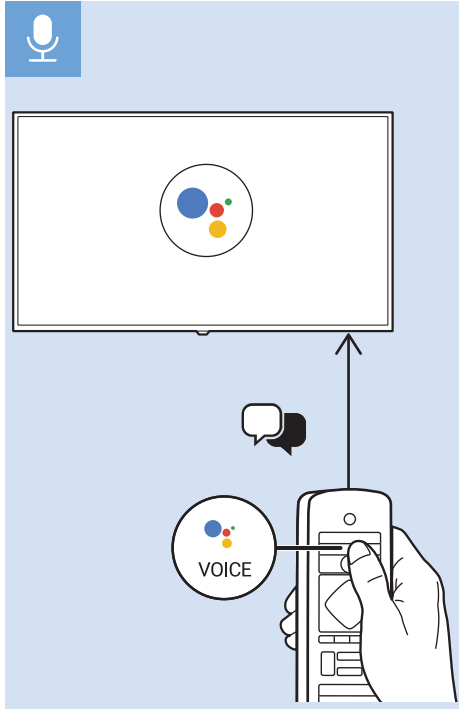

### Bluetooth - Gamepad, Keyboard, Mouse

VESA (x, y)

43" (108 cm) 200x200 mm M6

50" (126 cm) 200x200 mm M6

55" (139 cm) 300x200 mm M6

65" (164 cm) 400x200 mm M6

[www.philips.com/TVsupport](http://www.philips.com/TVsupport)