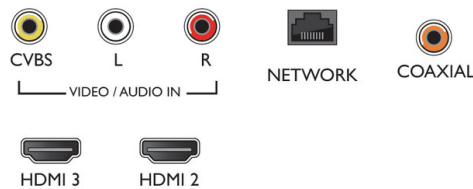

Accessories

- Included accessories: Power cord, Remote Control, Table top stand, Warranty Leaflet, Quick start guide, 2 x AAA Batteries

Connections

Side

Down

Issue date 2020-06-01

Version: 3.2.1

12 NC: 8670 001 51373
EAN: 87 18863 01478 3