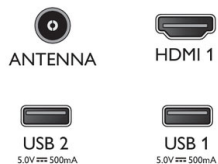

Dimensions

- Box dimensions (W x H x D): 1350 x 863 x 170 mm
- Product weight: 13.4 kg
- Product weight (+stand): 13.6 kg
- Set dimensions (W x H x D): 1241 x 730.4 x 87.72 mm
- Set dimensions with stand (W x H x D): 1241 x 781.9 x 262.74 mm
- VESA wall mount compatible: 200 x 200 mm

Accessories

- Included accessories: Power cord, Remote Control, Table top stand, Warranty Leaflet, Quick start guide, 2 x AAA Batteries

Connections

Side

Down

Issue date 2020-06-01

Version: 3.2.1

12 NC: 8670 001 51373
EAN: 87 18863 01478 3