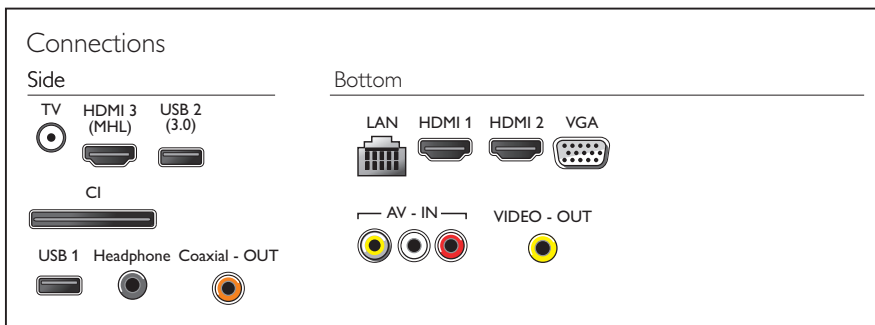

Multimedia Applications

- Video Playback Formats: H264/MPEG-4 AVC, MPEG-2, MPEG-4
- Subtitles Formats Support: .SRT, .ASS
- Music Playback Formats: AAC, M4A, MP3
- Picture Playback Formats: JPEG, BMP, PNG

Supported Display Resolution

- Computer inputs: up to 1920x1080 @ 60Hz
- Video inputs: 24, 25, 30, 50, 60 Hz, up to 1920x1080p

Tuner/Reception/Transmission

- Digital TV: DVB-T/T2
- MPEG Support: MPEG2, MPEG4
- Video Playback: NTSC, PAL, SECAM
- Analog TV: NTSC, PAL, SECAM

Power

- Mains power: AC 110 - 240V 50/60 Hz
- Ambient temperature: 5 °C to 35 °C
- Standby power consumption: < 0.5 W
- Off mode power consumption: < 0.5 W
- Power Saving Features: Auto switch-off timer, Eco mode, Picture mute (for radio)

Dimensions

- Box dimensions (W x H x D): 1355 x 824 x 175 mm
- Set dimensions (W x H x D): 1243 x 720 x 81 mm
- Set dimensions with stand (W x H x D): 1243 x 776 x 258 mm
- Product weight: 13.5 kg
- Product weight (+stand): 14 kg
- Weight incl. Packaging: 17 kg
- VESA wall mount compatible: 300 x 200 mm

Accessories

- Included accessories: Remote Control, Table top stand, Power cord, Quick start guide, Warranty Leaflet

Issue date 2016-10-04

Version: 6.0.1

12 NC: 8670 001 36776
EAN: 87 18863 00893 5

© 2016 Koninklijke Philips N.V.
All Rights reserved.

Specifications are subject to change without notice.
Trademarks are the property of Koninklijke Philips N.V.
or their respective owners.

www.philips.com

* EPG and actual visibility (up to 8 days) is country and operator dependent.

* Energy consumption in kWh per year, based on the power consumption of the television operating 4 hours per day for 365 days. The actual energy consumption will depend on how the television is used.

* The TV supports DVB reception for 'Free to air' broadcast. Specific DVB operators may not be supported. An up to date list can be found in the FAQ section of the Philips support website. For some operators Conditional Access and subscription are required. Contact your operator for more information.

* (Philips) only compatible with specific Philips player device.