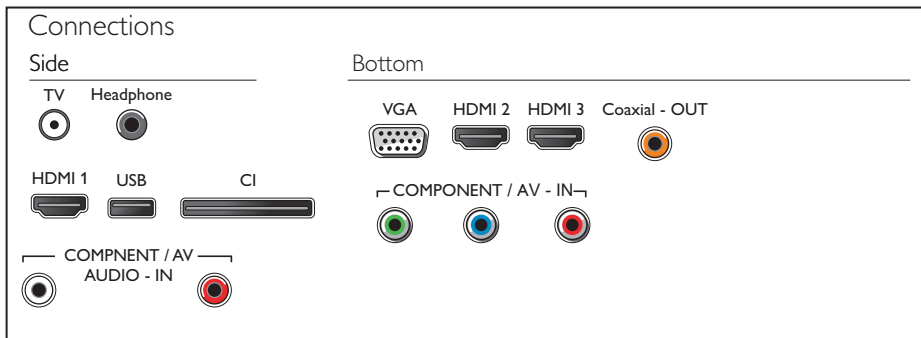

Power

- Mains power: AC 110 - 240V 50/60 Hz
- Standby power consumption: < 0.5 W

Dimensions

- Set dimensions (W x H x D): 1247 x 725 x 80 mm
- Set dimensions with stand (W x H x D): 1247 x 785 x 323 mm
- Product weight: 13.5 kg
- Product weight (+stand): 15.0 kg
- Weight incl. Packaging: 19.0 kg
- VESA wall mount compatible: 200 x 300 mm

Accessories

- Included accessories: Remote Control, 2 x AAA Batteries, Table top stand, Power cord, Quick start guide

Issue date 2018-03-28

Version: 1.1.1

12 NC: 8670 001 36124
EAN: 87 18863 00848 5

© 2018 Koninklijke Philips N.V.
All Rights reserved.