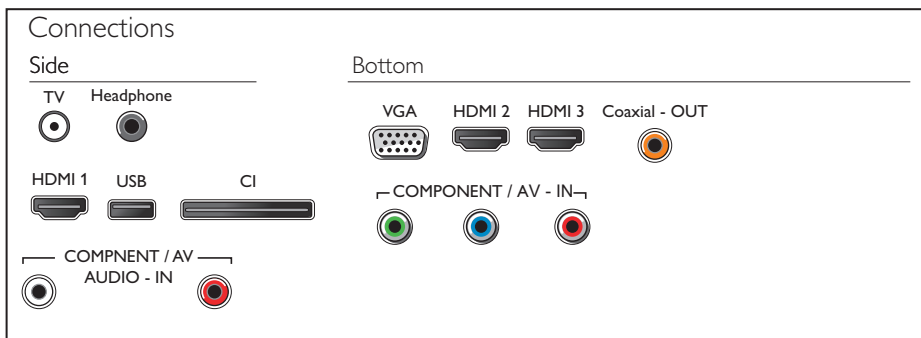

Power

- Mains power: AC 110 - 240V 50/60 Hz
- Standby power consumption: < 0.5 W

Dimensions

- Set dimensions (W x H x D): 1247 x 725 x 80 mm
- Set dimensions with stand (W x H x D): 1247 x 785 x 323 mm
- Product weight: 13.5 kg
- Product weight (+stand): 15.0 kg
- Weight incl. Packaging: 19.0 kg
- VESA wall mount compatible: 200 x 300 mm

Accessories

- Included accessories: Remote Control, 2 x AAA Batteries, Table top stand, Power cord, Quick start guide

Issue date 2018-02-14

Version: 2.1.1

12 NC: 8670 001 36124
EAN: 87 18863 00848 5

© 2018 Koninklijke Philips N.V.
All Rights reserved.