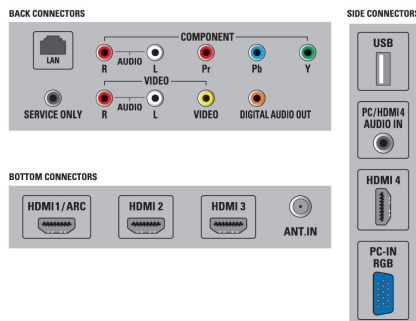

- Multimedia connections: USB memory class device
- Playback Formats: JPEG Still pictures, H.264/ MPEG-4 AVC, MP3, MPEG 4 SP/ASP, MPEG1, MPEG2, WMV9/VC1

Tuner/Reception/Transmission

- Aerial Input: 75 ohm F-type
- TV system: ATSC, NTSC
- Video Playback: NTSC
- Tuner bands: UHF, VHF

Connectivity

- AV 1: CVBS in, Audio L/R in
- AV 2: YPbPr
- HDMI 1: HDMI
- HDMI 2: HDMI
- HDMI 3: HDMI
- HDMI 4: HDMI, Shared audio L/R in
- EasyLink (HDMI-CEC): One touch play, Power status, System info (menu language), System audio control, System standby, Remote control pass-through
- Audio Output - Digital: Coaxial (cinch)
- Other connections: Ethernet, PC-In VGA, Shared audio L/R in, Service connector
- USB: USB

Power

- Mains power: 120V/60Hz
- Standby power consumption: < 0.5W
- Power consumption: 297 W
- Ambient temperature: 5°C to 40°C (41°F to 104°F)

104°F)

Dimensions

- Set dimensions in inch (W x H x D): 52.13 x 31.82 x 4.33 inch
- Set dimensions with stand in inch (W x H x D): 52.13 x 33.13 x 11.38 inch
- Box dimensions in inch (W x H x D): 62.87 x 34.92 x 9.17 inch
- Product weight (lb): 64.15
- Product weight (+stand) (lb): 72.75 lb
- Weight incl. Packaging (lb): 87.96 lb
- VESA wall mount compatible: 400 x 400 mm

Accessories

- Included accessories: Table top stand, Power cord, Quick start guide, User Manual, Registration card, Remote Control, Batteries for remote control, Cable management, USB Wireless LAN adapter

Issue date 2014-03-14

Version: 5.2.1

12 NC: 8670 000 87438
UPC: 6 09585 22353 0

© 2014 Koninklijke Philips N.V.
All Rights reserved.

Specifications are subject to change without notice.
Trademarks are the property of Koninklijke Philips N.V.
or their respective owners.

www.philips.com