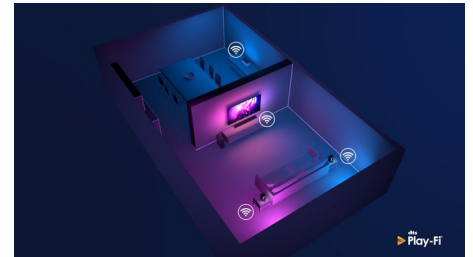

DTS Play-Fi compatible

With DTS Play-Fi on your Philips TV you can connect to compatible speakers in any room. Got wireless speakers in the kitchen? Listen to the film while you make a snack or keep up with the sports commentary while you get everyone drinks.

AI voice control

Push a button on the remote to talk to the Google Assistant. Control the TV or Google Assistant-compatible smart home devices with your voice. Or ask Alexa to control the TV via Alexa-enabled devices.