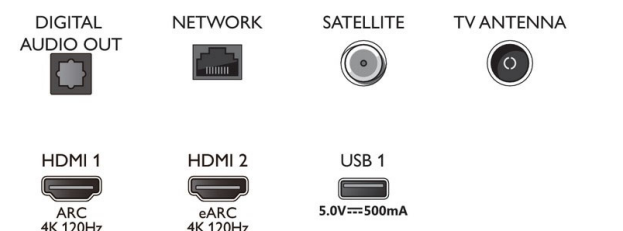

Bottom

Issue date 2022-07-20

Version: 11.0.1

12 NC: 8670 001 78235
EAN: 87 18863 03096 7

© 2022 Koninklijke Philips N.V.
All Rights reserved.

Specifications are subject to change without notice.
Trademarks are the property of Koninklijke Philips N.V.
or their respective owners.

www.philips.com

* Philips OLED TV panels have been certified as flicker-free and discomfort glare free by UL.

* Memory size (Flash): 16 GB, the actual available disc space may differ (dependent on e.g. (pre-)installed apps, installed operating system, etc.)

* EPG and actual visibility (up to 8 days) is country- and operator-dependent.

* Android App offerings vary per country. For more details please visit your local Google Play Store.

* The TV supports DVB reception for 'Free to air' broadcast. Specific DVB operators may not be supported. An up to date list can be found in the FAQ section of the Philips support website. For some operators Conditional Access and subscription are required. Contact your operator for more information.

* Philips TV Remote app and related functionalities vary per TV model, operator and country, as well as smart device model and OS. For more details please visit: www.philips.com/TVRemoteapp.

* USB recording for digital channels only, recordings may be limited by broadcast copy protection (CI+). Country and channel restrictions may apply.

* This television contains lead only in certain parts or components where no technology alternatives exist in accordance with existing exemption clauses under the RoHS Directive.

* Amazon, Alexa and all related logos are trademarks of Amazon.com, Inc. or its affiliates. Amazon Alexa is available in selected languages and countries.

* Amazon Prime is available in selected languages and countries.

* Disney+ subscription required. Subject to terms at <https://www.disneyplus.com> (c) 2020 Disney and its related entities. Disney+ is available in selected languages and countries.

* Google Assistant is available on Philips Android TVs running on Android O (8) or higher OS version. Google Assistant is available in selected languages and countries.

* Netflix subscription required. Subject to terms on <https://www.netflix.com>

* Rakuten TV is available in selected languages and countries.