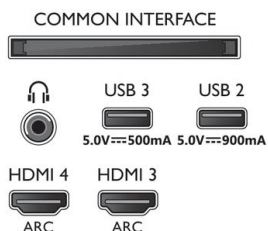

Connections

Side