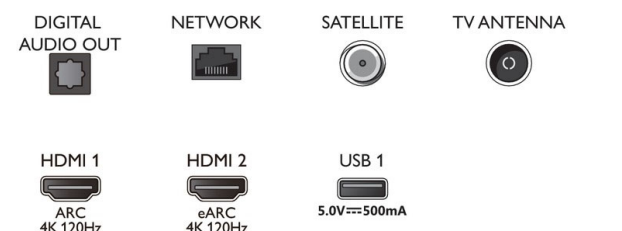

Power

- Mains power: AC 220 - 240 V 50/60 Hz
- Standby power consumption: <0.3 W
- Ambient temperature: 5°C to 35°C
- Power Saving Features: Auto switch-off timer, Eco mode

Smart TV Features

- Interactive TV: HbbTV
- Programme: Pause TV, USB recording*
- Ease of Installation: Auto detect Philips devices, Network installation wizard, Settings assistant wizard, Device connection wizard
- Ease of Use: One-stop smart menu button, On-screen user manual
- Firmware upgradeable: Firmware auto upgrade wizard, Firmware upgradeable via USB, Online firmware upgrade
- Screen Format Adjustments: Basic - Fill Screen, Fit to screen, Advance - Shift, Zoom, stretch, Wide screen
- Remote Control: with Voice, with Key light, with Muirhead leather
- User Interaction: SimplyShare
- Voice assistant*: Google Assistant built in, RC with Mic., Works with Alexa

Connections

Side

Bottom

Issue date 2022-07-20

Version: 11.4.1

12 NC: 8670 001 75018
EAN: 87 18863 02901 5

© 2022 Koninklijke Philips N.V.
All Rights reserved.

Specifications are subject to change without notice.
Trademarks are the property of Koninklijke Philips N.V.
or their respective owners.