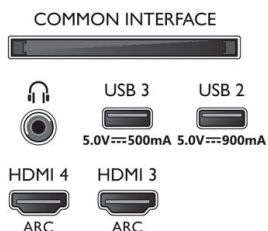

Power

- Mains power: AC 220 - 240 V 50/60 Hz
- Standby power consumption: <0.3 W
- Ambient temperature: 5°C to 35°C
- Power Saving Features: Auto switch-off timer, Eco mode

Smart TV Features

- Interactive TV: HbbTV
- Programme: Pause TV, USB recording*
- Ease of Installation: Auto detect Philips devices, Network installation wizard, Settings assistant wizard, Device connection wizard
- Ease of Use: One-stop smart menu button, On-screen user manual
- Firmware upgradeable: Firmware auto upgrade wizard, Firmware upgradeable via USB, Online firmware upgrade
- Screen Format Adjustments: Basic - Fill Screen, Fit to screen, Advance - Shift, Zoom, stretch, Wide screen
- Remote Control: with Voice, with Key light, with Muirhead leather
- User Interaction: SimplyShare
- Voice assistant*: Google Assistant built in, RC with Mic., Works with Alexa

Connections

Side

Bottom

Issue date 2022-07-20

Version: 11.4.1

12 NC: 8670 001 75018
EAN: 87 18863 02901 5

© 2022 Koninklijke Philips N.V.
All Rights reserved.

Specifications are subject to change without notice.
Trademarks are the property of Koninklijke Philips N.V.
or their respective owners.