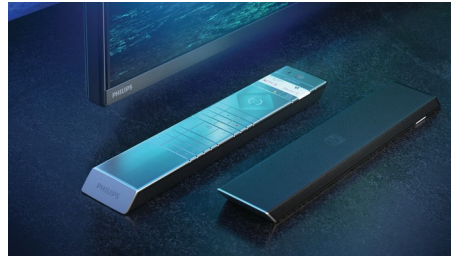

Philips OLED TV

With a Philips OLED TV, you get a wider viewing angle and a uniquely lifelike picture. Blacks are deeper. Colours are truer. Details in shadows and highlights are precisely reproduced. All major HDR formats are supported. You'll feel the full power of every scene.

Dolby Vision + Dolby Atmos

Support for Dolby's premium sound and video formats means that the HDR content that you watch will look—and sound—glorious. You'll enjoy a picture that reflects the director's original intentions and experience spacious sound with real clarity and depth.

Premium materials

Every inch of this TV looks and feels premium. The ultra-thin metal bezel. The metal T-bar stand in dark chrome. Or the soft, textured leather-backed remote with backlit keys—which is as good to hold as it is to use.