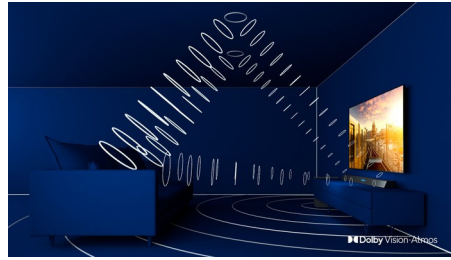

Dolby Vision + Dolby Atmos

Support for Dolby's premium sound and video formats means that the HDR content that you watch will look—and sound—glorious. You'll enjoy a picture that reflects the director's original intentions and experience spacious sound with real clarity and depth.