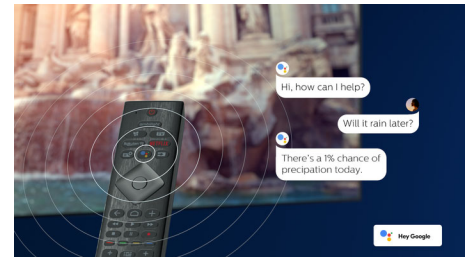

HDMI 2.1 VRR and low latency

Your Philips TV boasts the latest HDMI 2.1 connectivity and automatically switches to an ultra-low-latency setting when you start playing a game on your console. VRR and Freesync are supported for smooth fast-action gameplay. Ambilight's gaming mode brings the thrill right into the room.

AI voice control

Push a button on the remote to talk to the Google Assistant. Control the TV or Google Assistant-compatible smart home devices with your voice. Or ask Alexa to control the TV via Alexa-enabled devices.