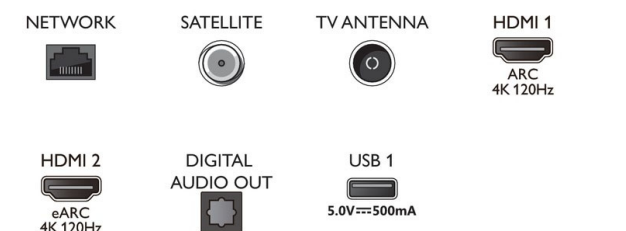

Design

- Colours of TV: Metal bezel frame

- Stand design: Metal silver T stand
- Remote control: with Muirhead leather

Dimensions

- Box dimensions (W x H x D): 1400.0 x 860.0 x 160.0 mm
- Product weight: 18.3 kg
- Product weight (+stand): 21.4 kg
- Set dimensions (W x H x D): 1225.4 x 701.4 x 68.0 mm
- Set dimensions with stand (W x H x D): 1225.4 x 771.0 x 236.0 mm
- Stand dimensions (W x H x D): 750.0 x 70.0 x 236.0 mm
- Weight incl. Packaging: 27.0 kg
- Wall-mount compatible: 300 x 300 mm

Accessories

- Included accessories: 2 x AAA Batteries, Legal and safety brochure, Power cord, Quick start guide, Remote Control, Tabletop stand

EU Energy card

- EPREL registration numbers: 1240511
- Energy class for SDR: G
- On mode power demand for SDR: 84 kWh/1000h
- Energy class for HDR: F
- On mode power demand for HDR: 77 kWh/1000h
- Networked standby mode: <2.0 W
- Off mode power consumption: n.a.
- Panel technology used: OLED

Connections

Side

Bottom

Issue date 2022-12-13

Version: 8.5.1

12 NC: 8670 001 82733
EAN: 87 18863 03453 8

© 2022 Koninklijke Philips N.V.
All Rights reserved.

Specifications are subject to change without notice.
Trademarks are the property of Koninklijke Philips N.V. or their respective owners.