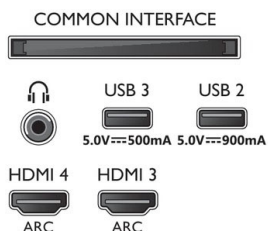

Design

- Colours of TV: Metal bezel frame

- Stand design: Metal silver T stand
- Remote control: with Muirhead leather

Dimensions

- Box dimensions (W x H x D): 1400.0 x 860.0 x 160.0 mm
- Product weight: 18.3 kg
- Product weight (+stand): 21.4 kg
- Set dimensions (W x H x D): 1225.4 x 701.4 x 68.0 mm
- Set dimensions with stand (W x H x D): 1225.4 x 771.0 x 236.0 mm
- Stand dimensions (W x H x D): 750.0 x 70.0 x 236.0 mm
- Weight incl. Packaging: 27.0 kg
- Wall-mount compatible: 300 x 300 mm

Accessories

- Included accessories: 2 x AAA Batteries, Legal and safety brochure, Power cord, Quick start guide, Remote Control, Tabletop stand

EU Energy card

- EPREL registration numbers: 1240511
- Energy class for SDR: G
- On mode power demand for SDR: 84 kWh/1000h
- Energy class for HDR: F
- On mode power demand for HDR: 77 kWh/1000h
- Networked standby mode: <2.0 W
- Off mode power consumption: n.a.
- Panel technology used: OLED

Connections

Side

Bottom

Issue date 2022-12-13

Version: 8.5.1

12 NC: 8670 001 82733
EAN: 87 18863 03453 8

© 2022 Koninklijke Philips N.V.
All Rights reserved.

Specifications are subject to change without notice.
Trademarks are the property of Koninklijke Philips N.V. or their respective owners.