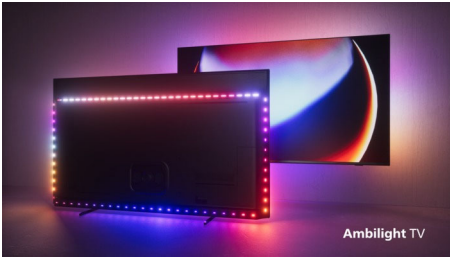

55OLED807/12

Highlights

4 sided Ambilight

With Ambilight, the incredible experience of watching a Philips OLED TV gets even better! LED lights on all four sides of the TV glow and change colour in perfect sync with the colours of the on-screen action or your music. It's so warm and immersive, you'll wonder how you enjoyed TV without it.

Philips OLED TV

Want to feel the full power of every scene? The lifelike picture of your Philips OLED TV always looks great, even if viewed from an angle. Blacks are always black, never grey, and you'll see every detail in shadows or bright areas. All major HDR formats are supported—you'll feel immersed like never before.