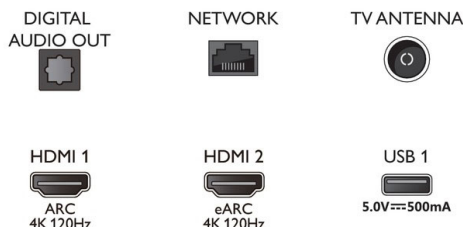

Accessories

- Included Accessories: Legal and safety brochure, Power cord, Quick start guide (x1), Remote Control, Table top stand, 2 x AAA Batteries

Connections

Side

Bottom

Issue date 2022-06-29

Version: 3.0.1