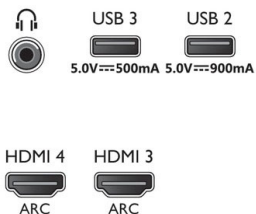

Dimensions

- Box dimensions (W x H x D): 1400.0 x 860.0 x 160.0 mm
- Product weight: 19.0 kg
- Product weight (+stand): 19.4 kg
- Set dimensions (W x H x D): 1227.8 x 702 x 68.0 mm
- Set dimensions with stand (W x H x D): 1227.8 x 719.0 x 280.0 mm
- Weight incl. Packaging: 25 kg
- VESA wall mount compatible: 300 x 300 mm

Accessories

- Included Accessories: Legal and safety brochure, Power cord, Quick start guide (x1), Remote Control, Table top stand, 2 x AAA Batteries

Connections

Side

Bottom

Issue date 2022-06-29

Version: 3.0.1