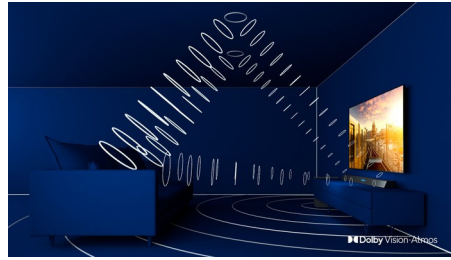

P5 engine with AI

Philips P5 processor with AI delivers a picture so real it feels like you could step right into it. A deep-learning AI algorithm processes images in a manner similar to the human brain. No matter what you're watching, you get lifelike detail and contrast, rich color, and smooth motion.

Philips OLED TV

With a Philips OLED TV, you get a wider viewing angle and a uniquely lifelike picture. Blacks are deeper. Colors are truer. Details in shadows and highlights are precisely reproduced. All major HDR formats are supported. You'll feel the full power of every scene.

Dolby Vision + Dolby Atmos

Support for Dolby's premium sound and video formats means the HDR content you watch will look-and sound-glorious. You'll enjoy a picture that reflects the director's original intentions and experience spacious sound with real clarity and depth.