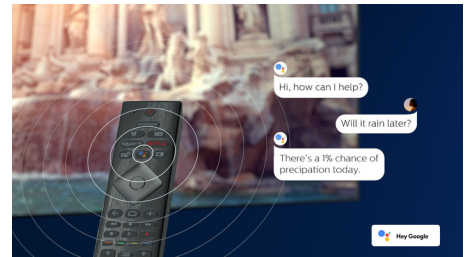

HDMI 2.1 VRR and low latency

Your Philips TV boasts the latest HDMI 2.1 connectivity and automatically switches to an ultra-low-latency setting when you start playing a game on your console. VRR and Freesync are supported for smooth fast-action gameplay. Ambilight's gaming mode brings the thrill right into the room.

AI voice control

Push a button on the remote to talk to the Google Assistant. Control the TV or Google Assistant-compatible smart home devices with your voice. Or ask Alexa to control the TV via Alexa-enabled devices.