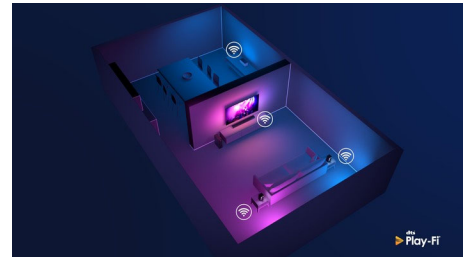

DTS Play-Fi compatible

With DTS Play-Fi on your Philips TV you can connect to compatible speakers in any room. Got wireless speakers in the kitchen? Listen to the movie while you make a snack or keep up with the sports commentary while you get everyone drinks.