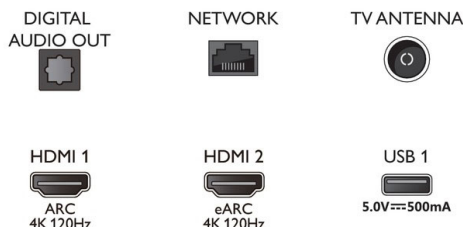

Accessories

- Included Accessories: Legal and safety brochure, Power cord, Quick start guide (x1), Remote Control, Table top stand, 2 x AAA Batteries

Connections

Side

Bottom

Issue date 2022-07-14

Version: 3.0.1