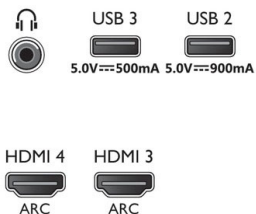

Dimensions

- Box dimensions (W x H x D): 1400.0 x 860.0 x 160.0 mm
- Product weight: 19.0 kg
- Product weight (+stand): 19.4 kg
- Set dimensions (W x H x D): 1227.8 x 702 x 68.0 mm
- Set dimensions with stand (W x H x D): 1227.8 x 719.0 x 280.0 mm
- Weight incl. Packaging: 25 kg
- Wall mount compatible: 300 x 300 mm

Accessories

- Included Accessories: Legal and safety brochure, Power cord, Quick start guide (x1), Remote Control, Table top stand, 2 x AAA Batteries

Connections

Side

Bottom

Issue date 2022-07-14

Version: 3.0.1