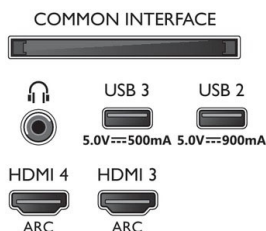

Connections

Side