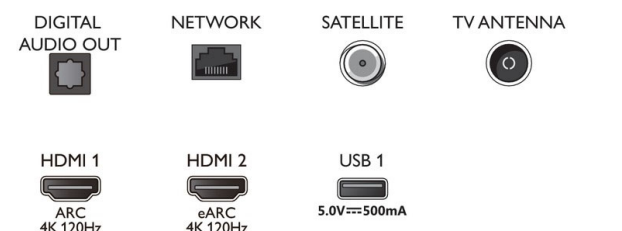

Bottom

Issue date 2022-06-14

Version: 9.5.2

12 NC: 8670 001 75016
EAN: 87 18863 02899 5

© 2022 Koninklijke Philips N.V.
All Rights reserved.

Specifications are subject to change without notice.
Trademarks are the property of Koninklijke Philips N.V.
or their respective owners.

www.philips.com

- Philips OLED TV panels have been certified as flicker-free and discomfort glare free by UL.
- Memory size (Flash): 16 G, the actual available disc space may differ (dependent on e.g. (pre-)installed apps, installed operating system, etc.)
- EPG and actual visibility (up to 8 days) is country- and operator-dependent.
- Android App offerings vary per country. For more details please visit your local Google Play Store.
- The TV supports DVB reception for 'Free to air' broadcast. Specific DVB operators may not be supported. An up to date list can be found in the FAQ section of the Philips support website. For some operators Conditional Access and subscription are required. Contact your operator for more information.
- Philips TV Remote app and related functionalities vary per TV model, operator and country, as well as smart device model and OS. For more details please visit: www.philips.com/TVRemoteapp.
- USB recording for digital channels only, recordings may be limited by broadcast copy protection (CI+). Country and channel restrictions may apply.
- This television contains lead only in certain parts or components where no technology alternatives exist in accordance with existing exemption clauses under the RoHS Directive.
- Amazon, Alexa and all related logos are trademarks of Amazon.com, Inc. or its affiliates. Amazon Alexa is available in selected languages and countries.
- Amazon Prime is available in selected languages and countries.
- Disney+ subscription required. Subject to terms at <https://www.disneyplus.com> (c) 2020 Disney and its related entities. Disney+ is available in selected languages and countries.
- Google Assistant is available on Philips Android TVs running on Android O (8) or higher OS version. Google Assistant is available in selected languages and countries.
- Netflix subscription required. Subject to terms on <https://www.netflix.com>
- Rakuten TV is available in selected languages and countries.