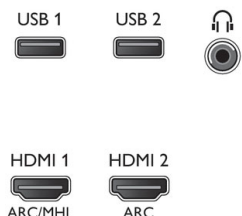

Supported Display Resolution

- Computer inputs on all HDMI: up to 4K UHD 3840x2160 @60Hz
- Computer inputs on HDMI3/4: up to 4K UHD 3840x2160 @30Hz
- Video inputs on HDMI1/2: up to 4K UHD 3840x2160 @60Hz
- Video inputs on HDMI3/4: up to 4K UHD 3840x2160 @30Hz

Tuner/Reception/Transmission

- HEVC support
- Digital TV: DVB-T/T2
- MPEG Support: MPEG2, MPEG4
- Video Playback: NTSC, PAL, SECAM
- TV Program guide*: 8 day Electronic Program Guide
- Signal strength indication
- Teletext: 1000 page Hypertext

Power

- Mains power: AC 220 - 240 V 50/60Hz

55OLED803/56

- Ambient temperature: 5 °C to 35 °C
- Power Saving Features: Auto switch-off timer, Light sensor, Picture mute (for radio)

Dimensions

- Box dimensions (W x H x D): 1400 x 867 x 160 mm
- Set dimensions (W x H x D): 1227.8 x 705.6 x 49.3 mm
- Set dimensions with stand (W x H x D): 1227.8 x 712.8 x 230.0 mm
- VESA wall mount compatible: 300 x 300 mm
- Product weight: 20.8 kg
- Product weight (+stand): 21.1 kg
- Weight incl. Packaging: 26.5 kg

Accessories

- Included accessories: 2 x AA Batteries, Legal and safety brochure, Mini-jack to L/R cable, Mini-jack to YPbPr cable, Power cord, Quick start guide, Remote Control, Table top stand

Connections

Side