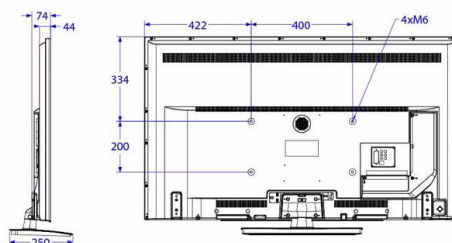

- Included: Remote Control 22AV1407A/12, 2xAAA Batteries, Warranty Leaflet, Legal and Safety brochure, Tabletop Stand
- Optional: Easy RC 22AV1601B/12, Setup RC 22AV9574A/12

Power

- Mains power: AC 220-240V; 50-60Hz
- Energy Label Class: A++
- Eu Energy Label power: 60 W
- Annual energy consumption: 87 kW h
- Standby power consumption: <0.3 W

- Power Saving Features: Eco mode
- Ambient temperature: 5 °C to 45 °C

Dimensions

- Set dimensions (W x H x D): 1243 x 727 x 44/74 mm
- Set dimensions with stand (W x H x D): 1243 x 781 x 250 mm
- Product weight: 14.5 kg
- Product weight (+stand): 15.4 kg
- VESA wall mount compatible: 400 x 200 mm, M6