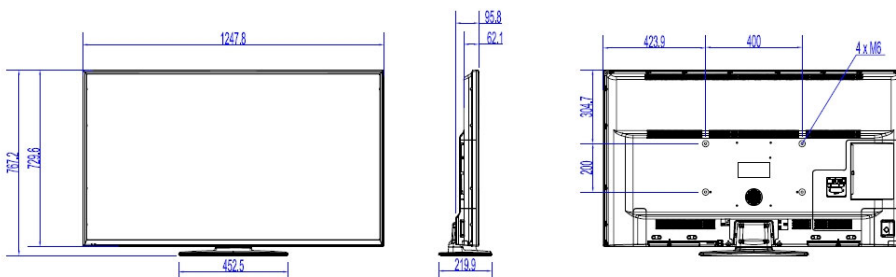

## Picture/Display

- Display: 4K Ultra HD LED
- Diagonal screen size: 55 inch / 139 cm
- Aspect ratio: 16:9
- Panel resolution: 3840x2160p
- Brightness: 350 cd/m<sup>2</sup>
- Contrast ratio (typical): 4000
- Viewing angle: 178° (H) / 178° (V)

## Dimensions

- Set dimensions (W x H x D): 1248 x 730 x 62/96 mm
- Set dimensions with stand (W x H x D): 1248 x 767 x 220 mm
- Product weight: 13.8 kg
- Product weight (+stand): 14.7 kg
- VESA wall mount compatible: M6, 400 x 200 mm