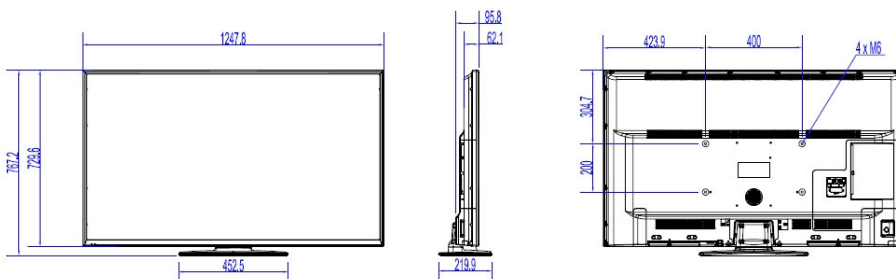

Specifications

Picture/Display

- Display: 4K Ultra HD LED
- Diagonal screen size: 55 inch / 139 cm
- Aspect ratio: 16:9
- Panel resolution: 3840x2160p
- Brightness: 350 cd/m²
- Contrast ratio (typical): 4000
- Viewing angle: 178° (H) / 178° (V)

- Included: Remote Control 22AV1407A/12, 2xAAA Batteries, Warranty Leaflet, Legal and Safety brochure, Tabletop Stand
- Optional: Setup RC 22AV9573A, Remote Control 22AV1601A/12

Power

- Mains power: AC 220-240V; 50-60Hz
- Energy Label Class: A++
- Eu Energy Label power: 60 W
- Annual energy consumption: 87 kW h
- Standby power consumption: <0.3 W

- Power Saving Features: Eco mode
- Ambient temperature: 5 °C to 45 °C

Dimensions

- Set dimensions (W x H x D): 1248 x 730 x 62/96 mm
- Set dimensions with stand (W x H x D): 1248 x 767 x 220 mm
- Product weight: 13.8 kg
- Product weight (+stand): 14.7 kg
- VESA wall mount compatible: M6, 400 x 200 mm