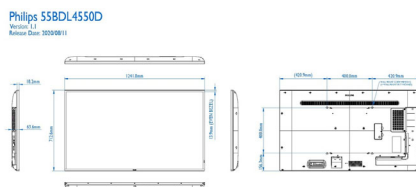

Power

- Standby power consumption: 0.5 W
- Mains power: 100 ~ 240 VAC, 50 ~ 60 Hz
- Consumption (Typical): 120 W
- Consumption (Max): 180 W
- Energy Label Class: G

Operating conditions

- Temperature range (operation): 0 ~ 40 °C
- Temperature range (storage): -20 ~ 60 °C
- Altitude: 0 ~ 3000 m
- MTBF: 50,000 hour(s)
- Humidity range (operation)[RH]: 20 - 80% RH (No condensation)
- Humidity range (storage) [RH]: 5 - 95% RH (No condensation)

Sound

- Built-in speakers: 2 x 10W RMS

Accessories

- Included accessories: Quick start guide, RS232 cable, AC Power Cord, HDMI cable, Remote Control & AAA Batteries
- Stand: BM05922(Optional)
- Included Accessories: RS232 daisy-chain cable, Philips logo (x1), Screws, USB Cover (x1), AC

Switch Cover

Multimedia Applications

- USB Playback Audio: AAC, HEAAC, MPEG
- USB Playback Picture: BMP, JPEG, PNG
- USB Playback Video: MPEG, H.263, H.264, H.265, VP8

Miscellaneous

- On-Screen Display Languages: English, French, German, Spanish, Polish, Turkish, Russian, Italian, Simplified Chinese, Traditional Chinese, Arabic, Japanese, Danish, Dutch, Finnish, Norwegian, Portuguese, Swedish
- Regulatory approvals: CE, RoHS, BSMI, CB, FCC, Class A, VCCI, CCC, CU, EMF, ETL, PSB
- Warranty: 3 year warranty

Issue date 2021-06-04

Version: 3.0.1

12 NC: 8670 001 68859
EAN: 87 12581 76893 5

© 2021 Koninklijke Philips N.V.
All Rights reserved.

Specifications are subject to change without notice.
Trademarks are the property of Koninklijke Philips N.V.
or their respective owners.

www.philips.com