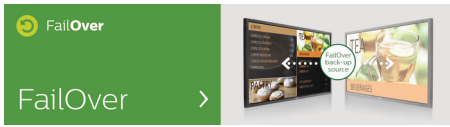

Highlights

FailOver

From waiting room to meeting room, never show a blank screen. FailOver lets your Philips Professional Display switch automatically between primary and secondary inputs ensuring content keeps playing even if the primary source goes down. Simply set a list of alternate inputs to be sure your business is always on.