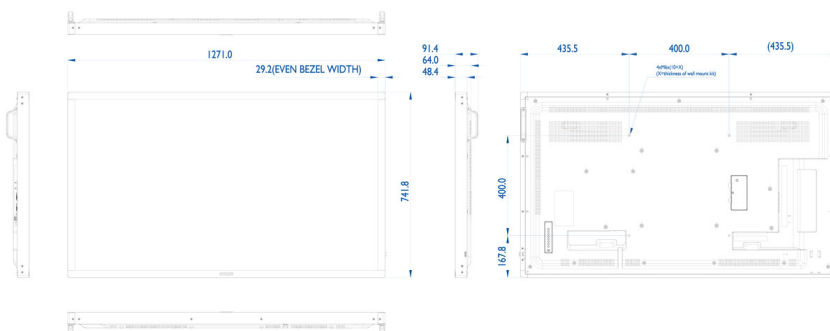

Specifications

Picture/Display

- Diagonal screen size: 54.64 inch / 138.8 cm
- Panel resolution: 1920x1080p
- Optimum resolution: 1920 x 1080 @ 60 Hz
- Brightness: 450 cd/m²
- Contrast ratio (typical): 1100:1
- Dynamic contrast ratio: 500,000:1
- Surface treatment: Anti-Glare coating
- Aspect ratio: 16:9
- Response time (typical): 12 ms
- Pixel pitch: 0.63 x 0.63 mm
- Display colors: 16.7 million
- Viewing angle (H / V): 178 / 178 degree
- Picture enhancement: 3/2 - 2/2 motion pull down, 3D Combfilter, Motion compens. deinterlacing, Progressive scan, 3D MA deinterlacing, Dynamic contrast enhancement

Dimensions

- Set dimensions (W x H x D): 1271.0 x 741.8 x 91.4 mm
- Set dimensions in inch (W x H x D): 50.04 x 29.20 x 3.60 inch
- Product weight: 31 kg
- Product weight (lb): 68.34 lb
- VESA Mount: 400 x 400 mm, M6
- Bezel width: 29.2 mm

Internal Player

- CPU: Quad Core Cortex A9, 1.6G
- Memory: 2GB DDR3
- Storage: 16GB EMMC

Sound

- Built-in speakers: 2 x 10W

Operating conditions

- Temperature range (operation): 0 - 40degC (Landscape)/0 - 35degC (Portrait) °C
- Relative humidity: 20 ~ 80(operation),5~95%(storage) %