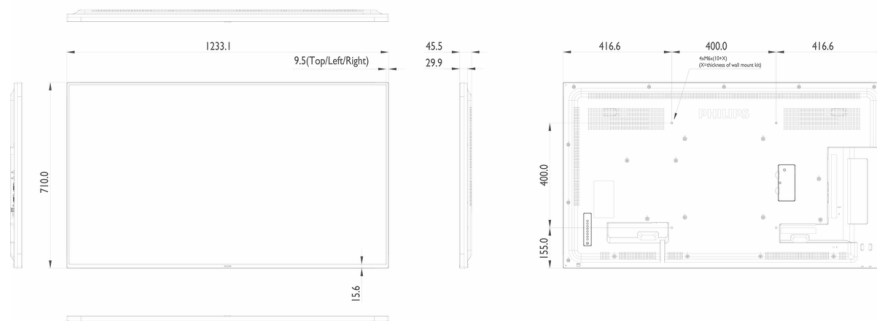

Power

- Standby power consumption: <0.4 W
- Mains power: 100 ~ 240 VAC, 50 ~ 60 Hz
- Consumption (EPA 6.0): 64 W
- Consumption (Typical): 76 W

Operating conditions

- Temperature range (operation): 0 ~ 40 °C
- Temperature range (storage): -20 ~ 60 °C
- Relative humidity: 20 ~ 80 %
- Altitude: 0 ~ 3000 m
- MTBF: 50,000 hour(s)

Sound

- Built-in speakers: 2 x 10 W RMS

Accessories

- Included accessories: Remote Control, Batteries for remote control, Quick start guide, RS232 cable, AC Power Cord
- Stand: Universal Stand (Large size) (Optional)
- Optional accessories: ColourCalibrationKit (CCK4602)

Multimedia Applications

- USB Playback Audio: AAC, AIF, AIFF, M4A, MP3, WAV, WMA, ASF, LPCM, M3U, MP4
- USB Playback Picture: BMP, GIF, JPEG, JPG, PDF
- USB Playback Video: M2TS, M4V, MK3D, MKV, MP4, MPEG, MPG, MTS, TS, TTS, VOB, WMV

Miscellaneous

- On-Screen Display Languages: English, French, German, Spanish, Polish, Turkish, Russian, Italian, Simplified Chinese, Traditional Chinese, Arabic, Japanese, Danish, Dutch, Finnish, Norwegian, Portuguese, Swedish
- Regulatory approvals: EnergyStar 7.0, CE, FCC, Class B, UL/cUL, CCC, C-Tick, RoHS, GOST, BSMI, CB, J-Moss, PSE, VCCI
- Warranty: 3 year warranty

Internal Player

- CPU: Quad Core Cortex A9 1.8 GHz
- GPU: ARM Mali400 Quad Core 533 MHz
- Memory: 2 GB DDR3
- Storage: 16 GB EMMC

Issue date 2020-11-05

Version: 7.0.1

12 NC: 8670 001 37395
EAN: 87 12581 74128 0

© 2020 Koninklijke Philips N.V.
All Rights reserved.

Specifications are subject to change without notice.
Trademarks are the property of Koninklijke Philips N.V.
or their respective owners.

www.philips.com